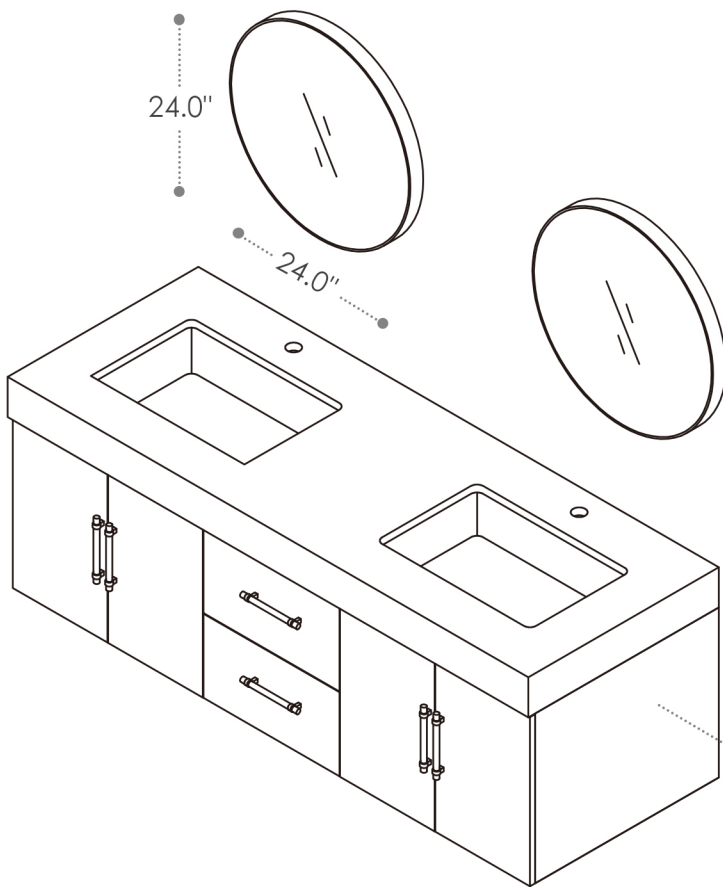

## Corchia

60"W x 22"D

Bathroom Vanity

60"W×22"D×19"H inches

## INSTALLATION SPECIFICATION

Item#	553060		
Color	Light Brown		
Overall Dimension	60 in W x 22 in D x 19 in H		
Vanity Material	Solid wood and long-lasting plywood		
Hardware Finish	Zinc Alloy Matte Black&Brushed Gold		
Countertop Material	Composite Stone - White		
Number of Drawers	2 soft-closing drawers		
Number of Door	4 soft-closing doors	Shape	Rectangular
Top Thickness	4 inch	Installation Type	Wall-mounted
Assembly Required	No	Backsplash Height	Not included
Faucet Hole Spacing(in.)	Single Hole	Sink	Double Undermount Sink

All measurements are approximate. Measurements may vary +/-1/2".  
Does not include faucet, drain assembly, P-trap