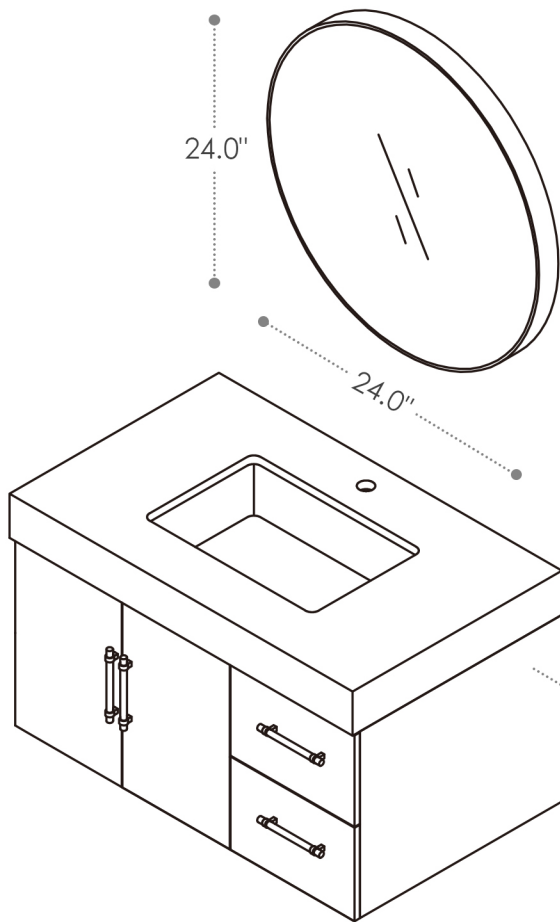

ALTAIR

FASHION BATHROOM LIFE

Altair Design, Inc.

Corchia

36"W x 22"D

Bathroom Vanity

36"W×22"D×19"H inches

INSTALLATION SPECIFICATION

Item#	553036		
Color	Light Brown		
Overall Dimension	36 in W x 22 in D x 19 in H		
Vanity Material	Solid wood and long-lasting plywood		
Hardware Finish	Zinc Alloy Matte Black&Brushed Gold		
Countertop Material	Composite Stone - White		
Number of Drawers	2 soft-closing drawers		
Number of Door	2 soft-closing doors	Shape	Rectangular
Top Thickness	4 inch	Installation Type	Wall-mounted
Assembly Required	No	Backsplash Height	Not included
Faucet Hole Spacing(in.)	Single Hole	Sink	Single Undermount Sink

All measurements are approximate. Measurements may vary +/-1/2".
Does not include faucet, drain assembly, P-trap