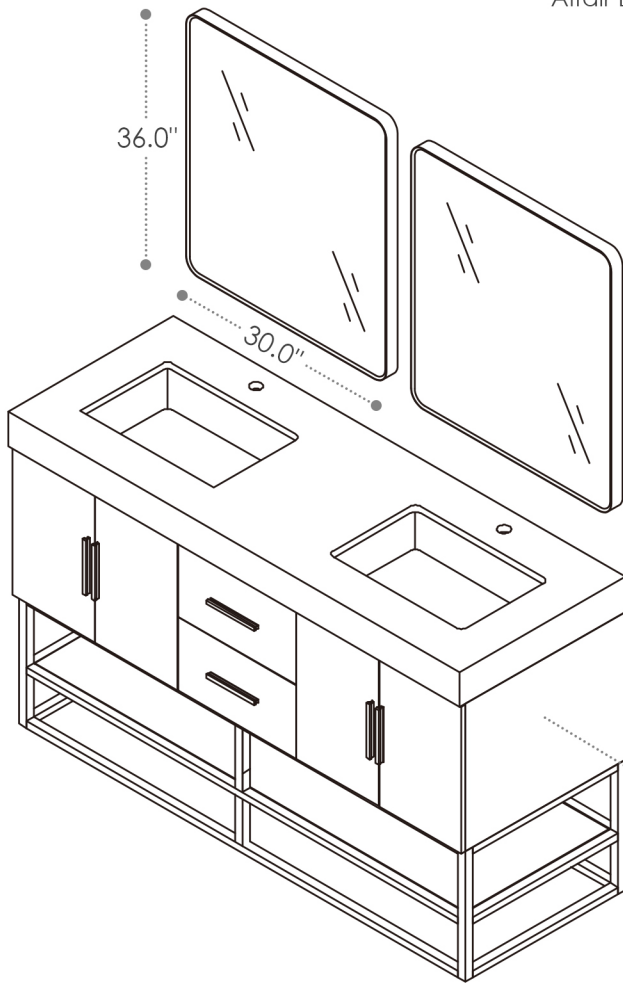

ALTAIR

FASHION BATHROOM LIFE

Altair Design, Inc.

Bianco

72"W x 22"D

Bathroom Vanity

72"W×22"D×34"H inches

INSTALLATION SPECIFICATION

Item#	552072G		
Color	Light Brown		
Overall Dimension	72 in W x 22 in D x 34 in H		
Vanity Material	Solid wood and long-lasting plywood		
Hardware Finish	Zinc Alloy Brushed Gold		
Number of Door	4 soft-closing doors		
Number of Drawers	2 soft-closing drawers		
Metal Base Material	Stainless Steel(Brushed Gold)		
Countertop Material	Composite Stone - White	Shape	Rectangular
Top Thickness	0.8 inch	Installation Type	Freestanding
Assembly Required	No	Backsplash Height	Not included
Faucet Hole Spacing(in.)	Single Hole	Sink	Double Undermount Sink

All measurements are approximate. Measurements may vary +/-1/2".
Does not include faucet, drain assembly, P-trap