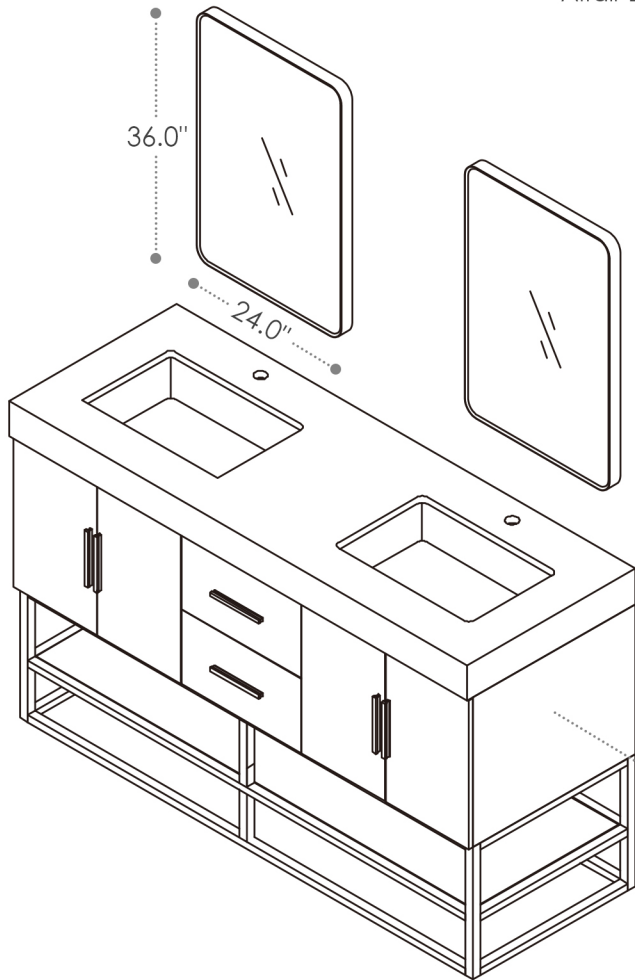

ALTAIR

FASHION BATHROOM LIFE

Altair Design, Inc.

Bianco

60"W x 22"D
Bathroom Vanity

60"W×22"D×34"H inches

INSTALLATION SPECIFICATION

Item#	552060G		
Color	Light Brown		
Overall Dimension	60 in W x 22 in D x 34 in H		
Vanity Material	Solid wood and long-lasting plywood		
Hardware Finish	Zinc Alloy Brushed Gold		
Number of Door	4 soft-closing doors		
Number of Drawers	2 soft-closing drawers		
Metal Base Material	Stainless Steel(Brushed Gold)		
Countertop Material	Composite Stone - White	Shape	Rectangular
Top Thickness	0.8 inch	Installation Type	Freestanding
Assembly Required	No	Backsplash Height	Not included
Faucet Hole Spacing(in.)	Single Hole	Sink	Double Undermount Sink

All measurements are approximate. Measurements may vary +/-1/2".
Does not include faucet, drain assembly, P-trap