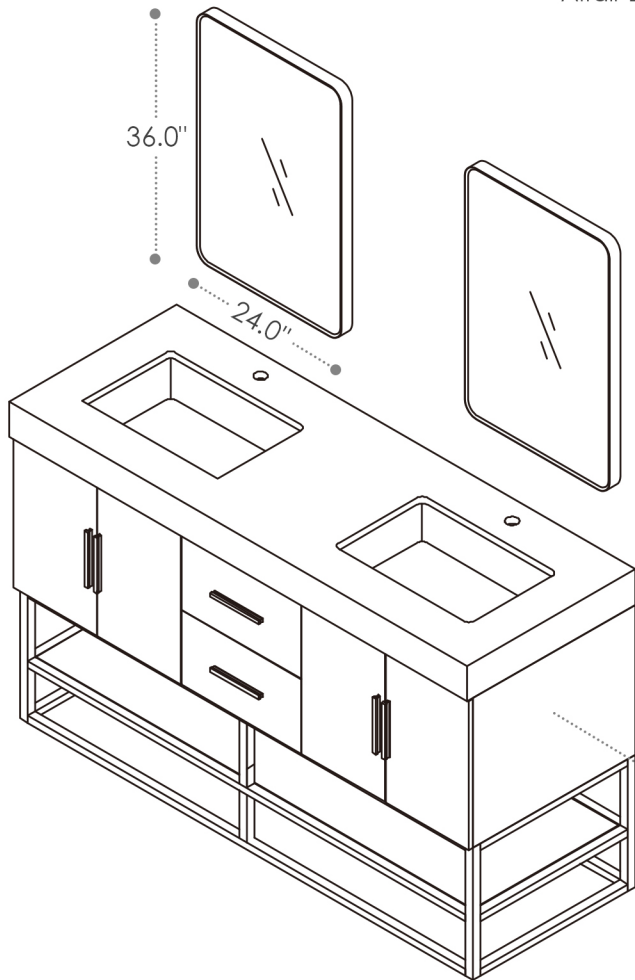

ALTAIR

FASHION BATHROOM LIFE

Altair Design, Inc.

Bianco

60"W x 22"D
Bathroom Vanity

60"W x 22"D x 34"H inches

INSTALLATION SPECIFICATION

Item#	552060G		
Color	Light Brown/Black Oak		
Overall Dimension	60 in W x 22 in D x 34 in H		
Vanity Material	Solid wood and long-lasting plywood		
Hardware Finish	Zinc Alloy Brushed Gold		
Number of Door	4 soft-closing doors		
Number of Drawers	2 soft-closing drawers		
Metal Base Material	Stainless Steel(Brushed Gold)		
Countertop Material	Composite Stone - White	Shape	Rectangular
Top Thickness	4 inch	Installation Type	Freestanding
Assembly Required	No	Backsplash Height	Not included
Faucet Hole Spacing(in.)	Single Hole	Sink	Double Undermount Sink

All measurements are approximate. Measurements may vary +/-1/2".
Does not include faucet, drain assembly, P-trap