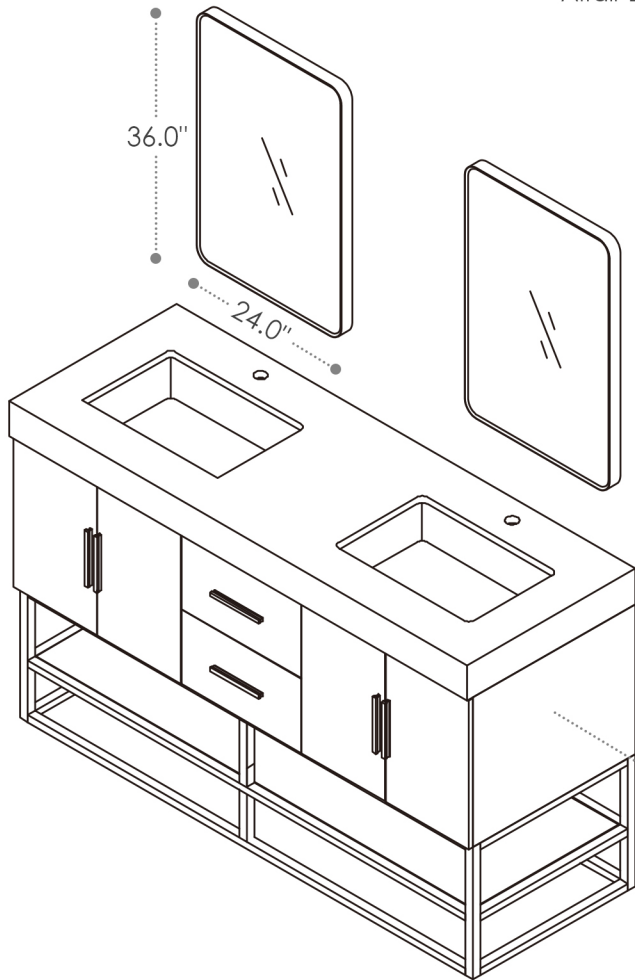

ALTAIR

FASHION BATHROOM LIFE

Altair Design, Inc.

Bianco

60"W x 22"D
Bathroom Vanity

60"W×22"D×34"H inches

INSTALLATION SPECIFICATION

Item#	552060B		
Color	Light Brown		
Overall Dimension	60 in W x 22 in D x 34 in H		
Vanity Material	Solid wood and long-lasting plywood		
Hardware Finish	Zinc Alloy Matte Black		
Number of Door	4 soft-closing doors		
Number of Drawers	2 soft-closing drawers		
Metal Base Material	Iron(Matte Black)		
Countertop Material	Composite Stone - White	Shape	Rectangular
Top Thickness	4 inch	Installation Type	Freestanding
Assembly Required	No	Backsplash Height	Not included
Faucet Hole Spacing(in.)	Single Hole	Sink	Double Undermount Sink

All measurements are approximate. Measurements may vary +/-1/2".
Does not include faucet, drain assembly, P-trap