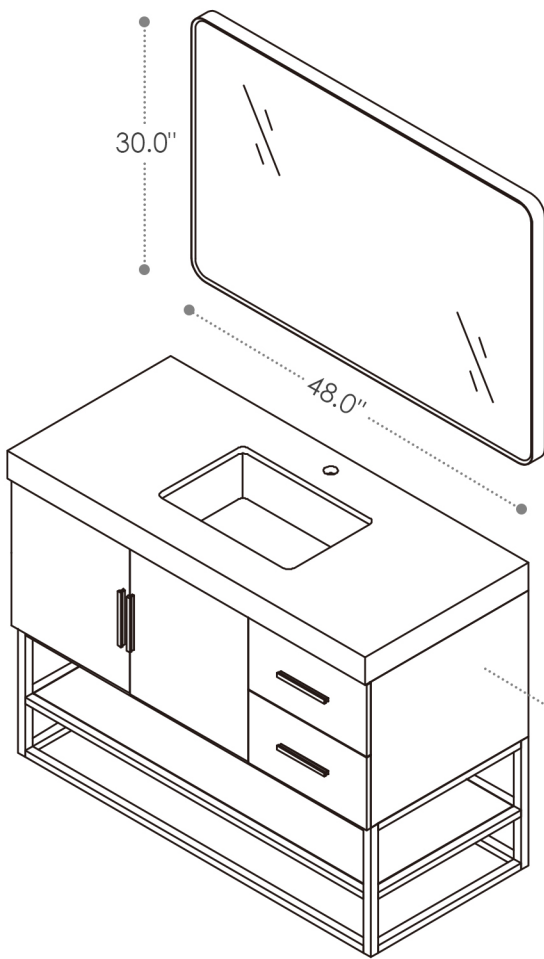

ALTAIR

FASHION BATHROOM LIFE

Altair Design, Inc.

Bianco

48"W x 22"D

Bathroom Vanity

48"W×22"D×34"H inches

INSTALLATION SPECIFICATION

Item#	552048B		
Color	Light Brown		
Overall Dimension	48 in W x 22 in D x 34 in H		
Vanity Material	Solid wood and long-lasting plywood		
Hardware Finish	Zinc Alloy Matte Black		
Number of Door	2 soft-closing doors		
Number of Drawers	2 soft-closing drawers		
Metal Base Material	Iron(Matte Black)		
Countertop Material	Composite Stone - White	Shape	Rectangular
Top Thickness	0.8 inch	Installation Type	Freestanding
Assembly Required	No	Backsplash Height	Not included
Faucet Hole Spacing(in.)	Single Hole	Sink	Single Undermount Sink

All measurements are approximate. Measurements may vary +/-1/2".
Does not include faucet, drain assembly, P-trap