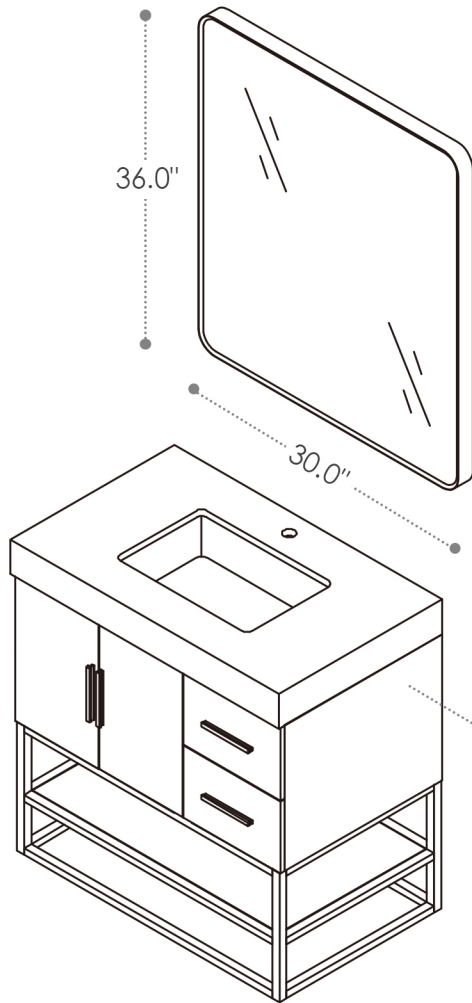

## Bianco

36"W x 22"D

Bathroom Vanity

36"W×22"D×34"H inches

## INSTALLATION SPECIFICATION

Item#	552036G		
Color	Light Brown		
Overall Dimension	36 in W x 22 in D x 34 in H		
Vanity Material	Solid wood and long-lasting plywood		
Hardware Finish	Zinc Alloy Brushed Gold		
Number of Door	2 soft-closing doors		
Number of Drawers	2 soft-closing drawers		
Metal Base Material	Stainless Steel(Brushed Gold)		
Countertop Material	Composite Stone - White	Shape	Rectangular
Top Thickness	0.8 inch	Installation Type	Freestanding
Assembly Required	No	Backsplash Height	Not included
Faucet Hole Spacing(in.)	Single Hole	Sink	Single Undermount Sink

All measurements are approximate. Measurements may vary +/-1/2".  
Does not include faucet, drain assembly, P-trap