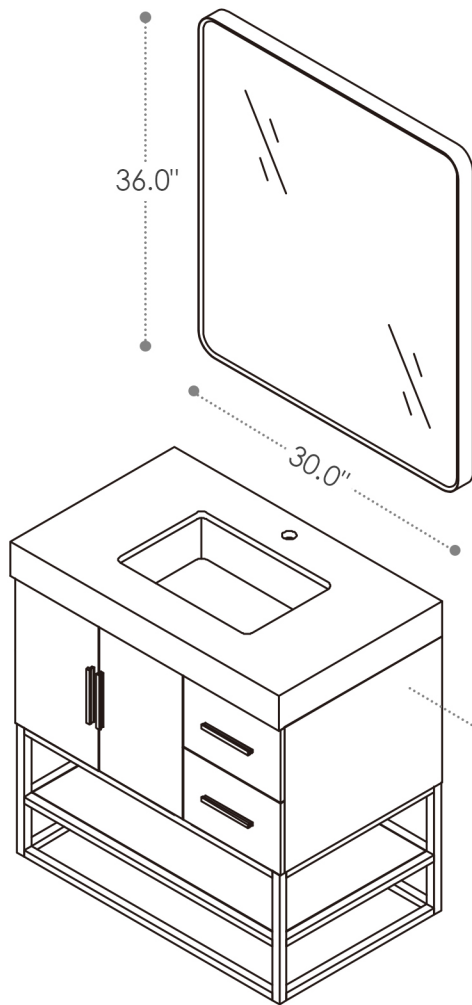

## Bianco

36"W x 22"D

Bathroom Vanity

36"W×22"D×34"H inches

## INSTALLATION SPECIFICATION

Item#	552036B		
Color	Light Brown		
Overall Dimension	36 in W x 22 in D x 34 in H		
Vanity Material	Solid wood and long-lasting plywood		
Hardware Finish	Zinc Alloy Matte Black		
Number of Door	2 soft-closing doors		
Number of Drawers	2 soft-closing drawers		
Metal Base Material	Iron(Matte Black)		
Countertop Material	Composite Stone - White	Shape	Rectangular
Top Thickness	0.8 inch	Installation Type	Freestanding
Assembly Required	No	Backsplash Height	Not included
Faucet Hole Spacing(in.)	Single Hole	Sink	Single Undermount Sink

All measurements are approximate. Measurements may vary +/-1/2".  
Does not include faucet, drain assembly, P-trap