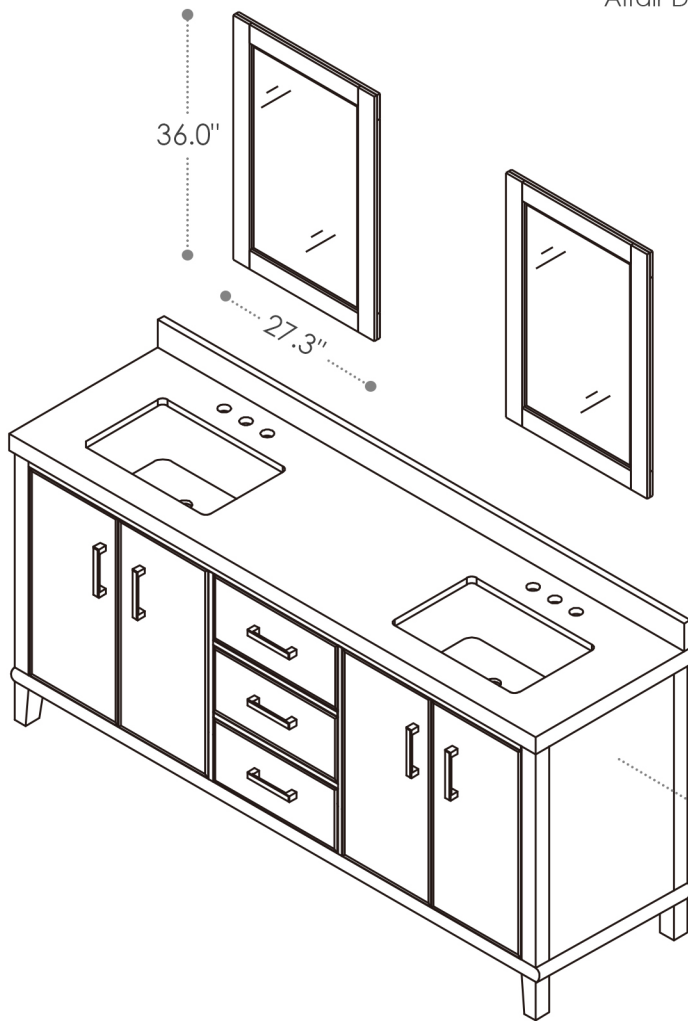

ALTAIR

FASHION BATHROOM LIFE

Altair Design, Inc.

Weiser

72"W x 22"D

Bathroom Vanity

72"W x 22"D x 34"H inches

INSTALLATION SPECIFICATION

Item#	549072		
Color	Black Oak		
Overall Dimension	72 in W x 22 in D x 34 in H		
Vanity Material	Solid wood and long-lasting plywood		
Hardware Finish	Zinc Alloy Brushed Gold		
Countertop Material	Composite Stone - Carrara White		
Number of Drawers	3 soft-closing drawers		
Number of Door	4 soft-closing doors	Shape	Rectangular
Top Thickness	0.8 inch	Installation Type	Freestanding
Assembly Required	No	Backsplash Height	4 inch
Faucet Hole Spacing(in.)	8 in. widespread	Sink	Double Undermount Sink

All measurements are approximate. Measurements may vary +/-1/2".
Does not include faucet, drain assembly, P-trap