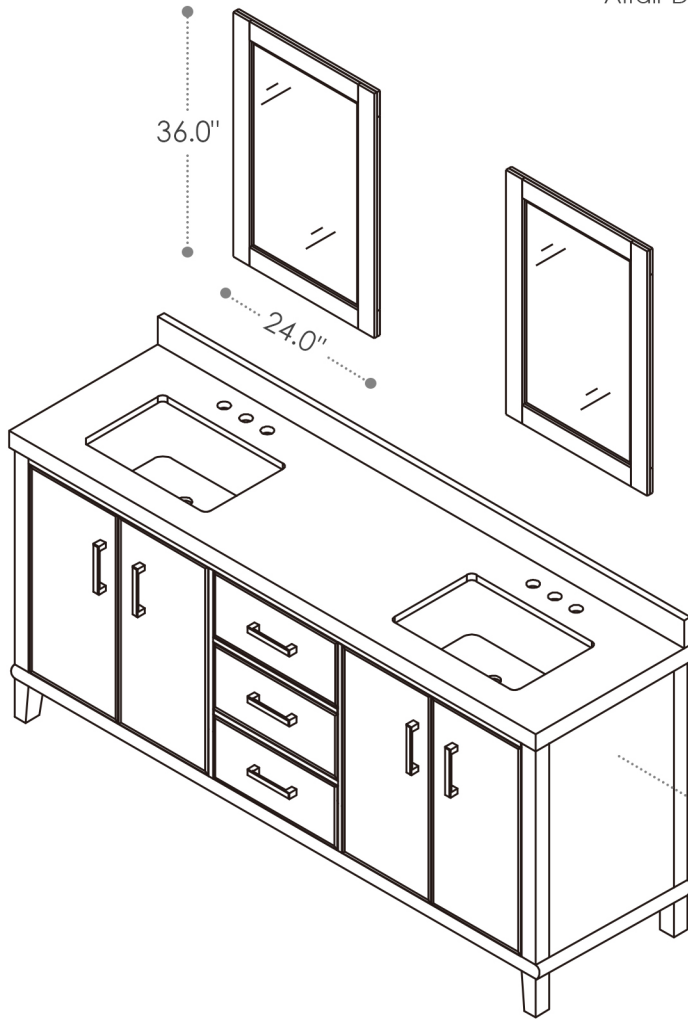

ALTAIR

FASHION BATHROOM LIFE

Altair Design, Inc.

Weiser

60"W x 22"D

Bathroom Vanity

60"W x 22"D x 34"H inches

INSTALLATION SPECIFICATION

Item#	549060		
Color	Black Oak		
Overall Dimension	60 in W x 22 in D x 34 in H		
Vanity Material	Solid wood and long-lasting plywood		
Hardware Finish	Zinc Alloy Brushed Gold		
Countertop Material	Composite Stone - Carrara White		
Number of Drawers	3 soft-closing drawers		
Number of Door	4 soft-closing doors	Shape	Rectangular
Top Thickness	0.8 inch	Installation Type	Freestanding
Assembly Required	No	Backsplash Height	4 inch
Faucet Hole Spacing(in.)	8 in. widespread	Sink	Double Undermount Sink

All measurements are approximate. Measurements may vary +/- 1/2".
Does not include faucet, drain assembly, P-trap