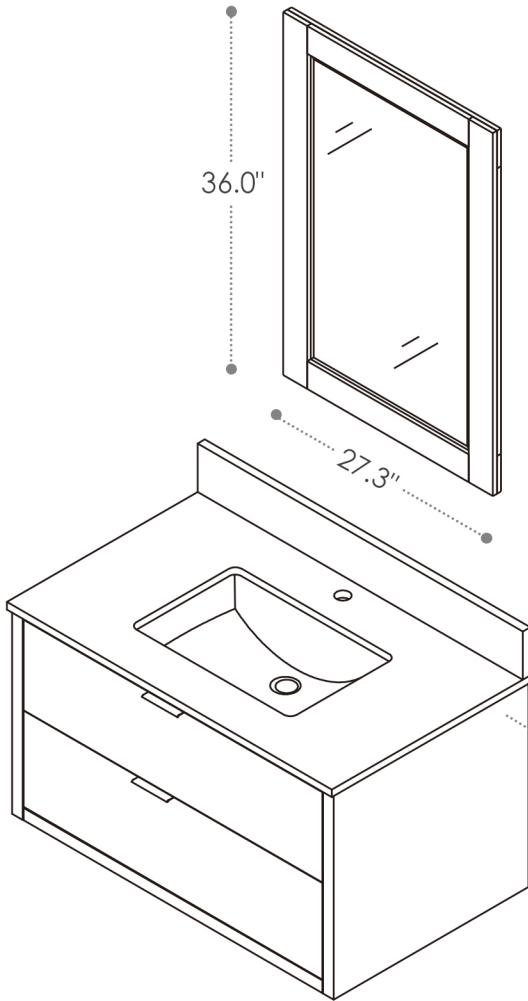

ALTAIR

FASHION BATHROOM LIFE

Altair Design, Inc.

Dione

36"W x 22"D

Bathroom Vanity

36"W x 22"D x 20.5"H inches

INSTALLATION SPECIFICATION

Item#	547036		
Color	Classical Gray/Weathered Pine		
Overall Dimension	36 in W x 22 in D x 20.5 in H		
Vanity Material	Solid wood and long-lasting plywood		
Hardware Finish	Aluminum Alloy Matte Black		
Countertop Material	Composite Stone - Carrara White		
Number of Drawers	2 soft-closing drawers		
Number of Door	No	Shape	Rectangular
Top Thickness	0.8 inch	Installation Type	Wall-mounted
Assembly Required	No	Backsplash Height	4 inch
Faucet Hole Spacing(in.)	Single Hole	Sink	Single Undermount Sink

All measurements are approximate. Measurements may vary +/-1/2".
Does not include faucet, drain assembly, P-trap