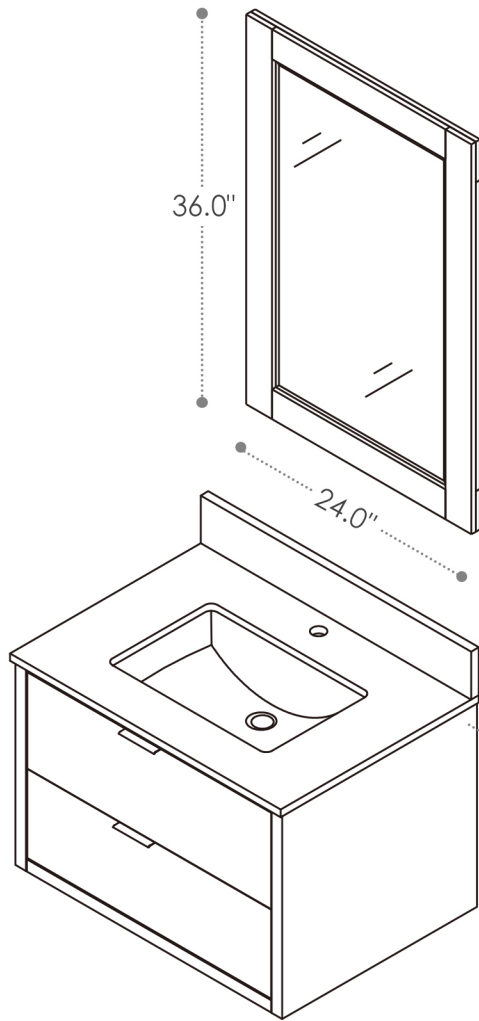

ALTAIR

FASHION BATHROOM LIFE

Altair Design, Inc.

Dione

30"W x 22"D

Bathroom Vanity

30"W x 22"D x 20.5"H inches

INSTALLATION SPECIFICATION

Item#	547030		
Color	Classical Gray/Weathered Pine		
Overall Dimension	30 in W x 22 in D x 20.5 in H		
Vanity Material	Solid wood and long-lasting plywood		
Hardware Finish	Aluminum Alloy Matte Black		
Countertop Material	Composite Stone - Carrara White		
Number of Drawers	2 soft-closing drawers		
Number of Door	No	Shape	Rectangular
Top Thickness	0.8 inch	Installation Type	Wall-mounted
Assembly Required	No	Backsplash Height	4 inch
Faucet Hole Spacing(in.)	Single Hole	Sink	Single Undermount Sink

All measurements are approximate. Measurements may vary +/-1/2".
Does not include faucet, drain assembly, P-trap