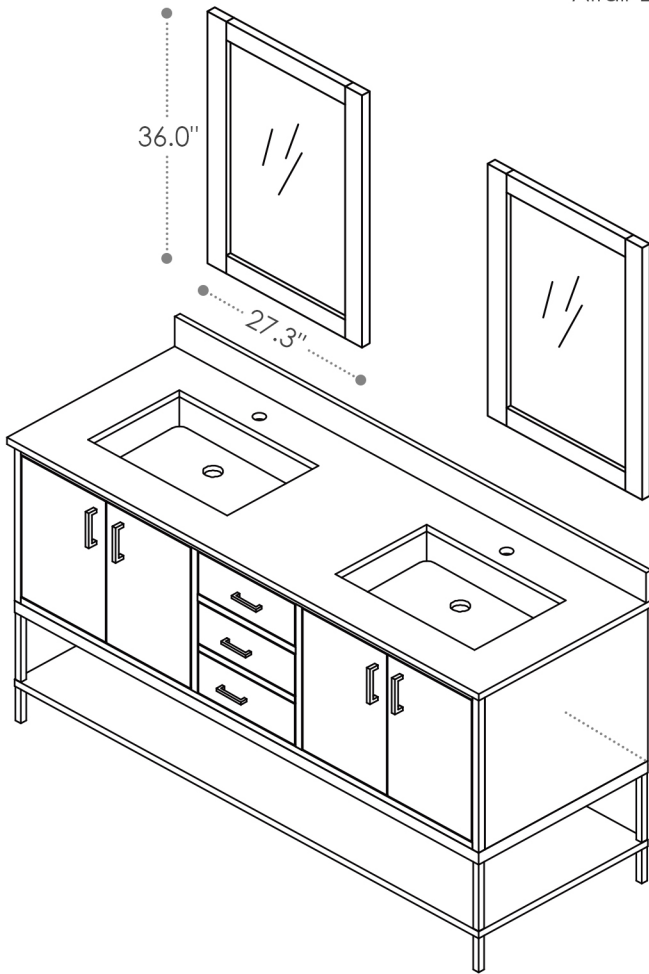

ALTAIR

FASHION BATHROOM LIFE

Altair Design, Inc.

Wildy

72"W x 22"D

Bathroom Vanity

72"W x 22"D x 34"H inches

INSTALLATION SPECIFICATION

Item#	546072		
Color	Classical Grey/Black Oak/Washed oak		
Overall Dimension	72 in W x 22 in D x 34 in H		
Vanity Material	Solid wood and long-lasting plywood		
Hardware Finish	Zinc Alloy Brushed Gold/Matte Black		
Number of Door	4 soft-closing doors		
Number of Drawers	1 soft-closing drawers and 1 two-in-one functional drawers		
Metal Base Material	Iron(Matte Black)/Stainless Steel(Brushed Gold)		
Countertop Material	Composite Stone	Shape	Rectangular
Top Thickness	0.8 inch	Installation Type	Freestanding
Assembly Required	No	Backsplash Height	4 inch
Faucet Hole Spacing(in.)	Single Hole	Sink	Double Undermount Sink

All measurements are approximate. Measurements may vary +/-1/2".
Does not include faucet, drain assembly, P-trap