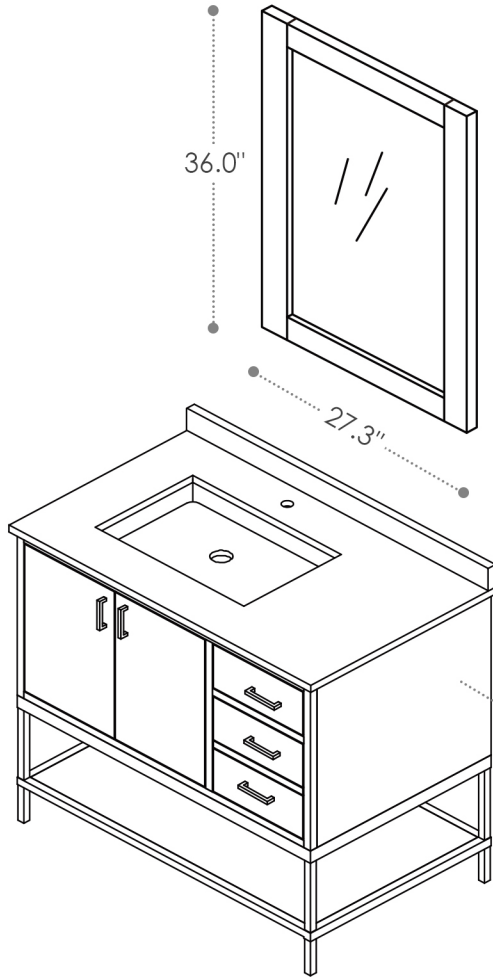

ALTAIR

FASHION BATHROOM LIFE

Altair Design, Inc.

Wildy

36"W x 22"D

Bathroom Vanity

36"W×22"D×34"H inches

INSTALLATION SPECIFICATION

Item#	546036		
Color	Classical Grey/Black Oak/Washed oak		
Overall Dimension	36 in W x 22 in D x 34 in H		
Vanity Material	Solid wood and long-lasting plywood		
Hardware Finsh	Zinc Alloy Brushed Gold/Matte Black		
Number of Door	2 soft-closing doors		
Number of Drawers	1 soft-closing drawer and 1 two-in-one funtional drawer		
Metal Base Material	Iron(Matte Black)/Stainless Steel(Brushed Gold)		
Countertop Material	Composite Stone	Shape	Rectangular
Top Thickness	0.8 inch	Installation Type	Freestanding
Assembly Required	No	Backsplash Height	4 inch
Faucet Hole Spacing(in.)	Single Hole	Sink	Single Undermount Sink

All measurements are approximate. Measurements may vary +/-1/2".
Does not include faucet, drain assembly, P-trap