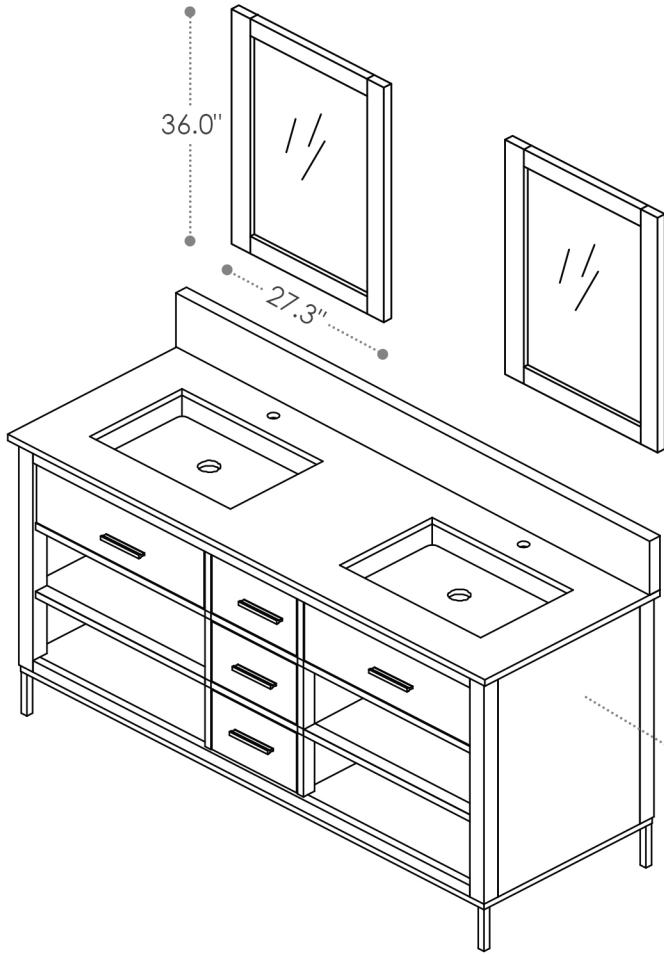

ALTAIR

FASHION BATHROOM LIFE

Altair Design, Inc.

Kesia

72"W x 22"D

Bathroom Vanity

72"W x 22"D x 34"H inches

INSTALLATION SPECIFICATION

Item#	545072		
Color	Black Oak/Brown Pine/White		
Overall Dimension	72 in W x 22 in D x 34 in H		
Vanity Material	Solid wood and long-lasting plywood		
Hardware Finish	Aluminum Alloy Brushed Gold/Matte Black		
Number of Door	No Door		
Number of Drawers	2 flip-down drawers and 3 Soft-Closing drawers		
Metal Base Material	Iron(Matte Black)/Stainless Steel(Brushed Gold)		
Countertop Material	Composite Stone	Shape	Rectangular
Top Thickness	0.8 inch	Installation Type	Freestanding
Assembly Required	No	Backsplash Height	4 inch
Faucet Hole Spacing(in.)	Single Hole	Sink	Double Undermount Sink

All measurements are approximate. Measurements may vary +/-1/2".
Does not include faucet, drain assembly, P-trap