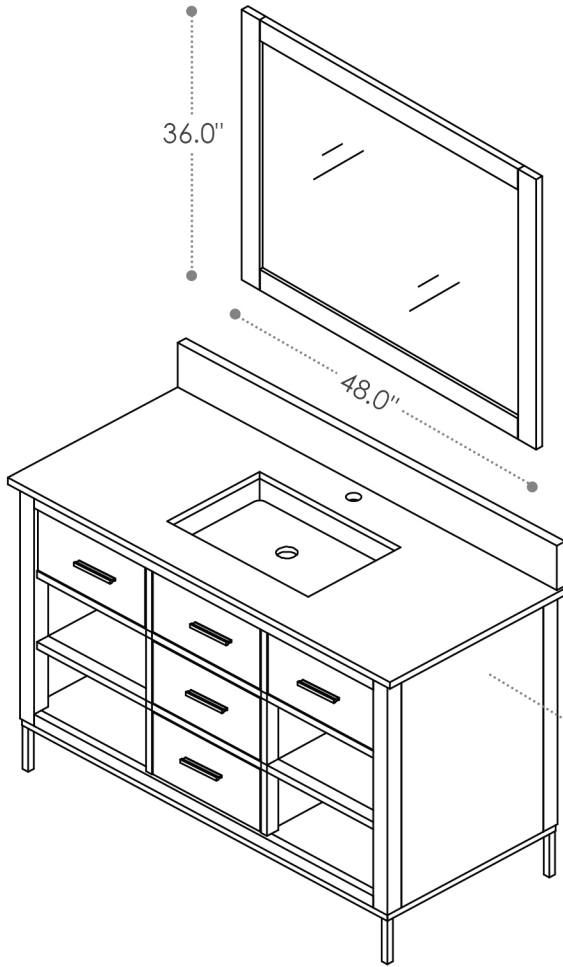

ALTAIR

FASHION BATHROOM LIFE

Altair Design, Inc.

Kesia

60"W x 22"D

Bathroom Vanity

60"W×22"D×34"H inches

INSTALLATION SPECIFICATION

Item#	545060S		
Color	Black Oak/Brown Pine/White		
Overall Dimension	60 in W x 22 in D x 34 in H		
Vanity Material	Solid wood and long-lasting plywood		
Hardware Finsh	Aluminum Alloy Brushed Gold/Matte Black		
Number of Door	No Door		
Number of Drawers	1 flip-down drawer and 1 Soft-Closing drawer		
Metal Base Material	Iron(Matte Black)/Stainless Steel(Brushed Gold)		
Countertop Material	Composite Stone	Shape	Rectangular
Top Thickness	0.8 inch	Installation Type	Freestanding
Assembly Required	No	Backsplash Height	4 inch
Faucet Hole Spacing(in.)	Single Hole	Sink	Single Undermount Sink

All measurements are approximate. Measurements may vary +/-1/2".
Does not include faucet, drain assembly, P-trap