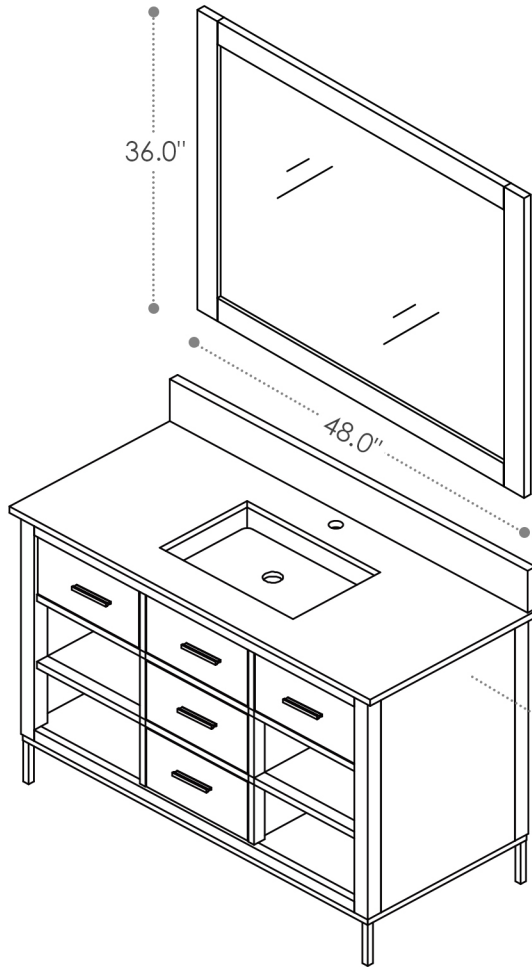

ALTAIR

FASHION BATHROOM LIFE

Altair Design, Inc.

Kesia

48"W x 22"D

Bathroom Vanity

48"W×22"D×34"H inches

INSTALLATION SPECIFICATION

Item#	545048		
Color	Black Oak/Brown Pine/White		
Overall Dimension	48 in W x 22 in D x 34 in H		
Vanity Material	Solid wood and long-lasting plywood		
Hardware Finsh	Aluminum Alloy Brushed Gold/Matte Black		
Number of Door	No Door		
Number of Drawers	1 flip-down drawer and 1 Soft-Closing drawer		
Metal Base Material	Iron(Matte Black)/Stainless Steel(Brushed Gold)		
Countertop Material	Composite Stone	Shape	Rectangular
Top Thickness	0.8 inch	Installation Type	Freestanding
Assembly Required	No	Backsplash Height	4 inch
Faucet Hole Spacing(in.)	Single Hole	Sink	Single Undermount Sink

All measurements are approximate. Measurements may vary +/-1/2".
Does not include faucet, drain assembly, P-trap