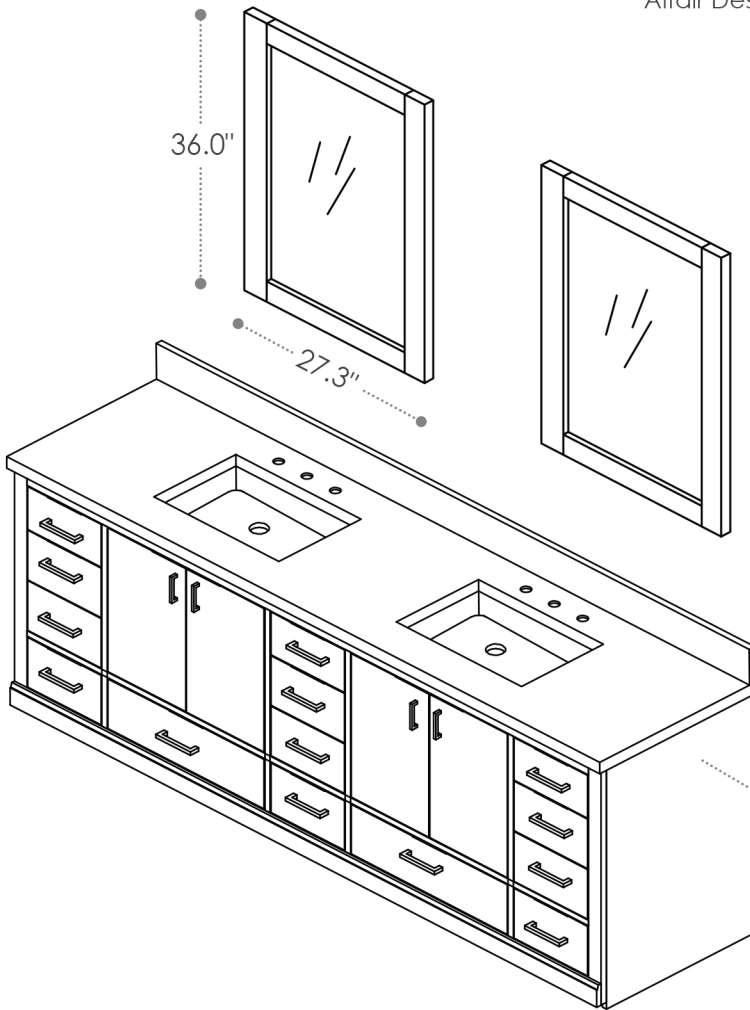

## Monna

84"W x 22"D

Bathroom Vanity

84"W×22"D×34"H inches

## INSTALLATION SPECIFICATION

Item#	544084		
Color	Gray Pine/White		
Overall Dimension	84 in W x 22 in D x 34 in H		
Vanity Material	Solid wood and long-lasting plywood		
Hardware Finish	Zinc Alloy Brushed Gold/Matte Black		
Number of Door	4 soft-closing doors		
Number of Drawers	8 soft-closing drawers and 3 Two in one functional drawers		
Countertop Material	Composite Stone	Shape	Rectangular
Top Thickness	0.8 inch	Installation Type	Freestanding
Assembly Required	No	Backsplash Height	4 inch
Faucet Hole Spacing(in.)	8 in. widespread	Sink	Double Undermount Sink

All measurements are approximate. Measurements may vary +/-1/2".  
Does not include faucet, drain assembly, P-trap