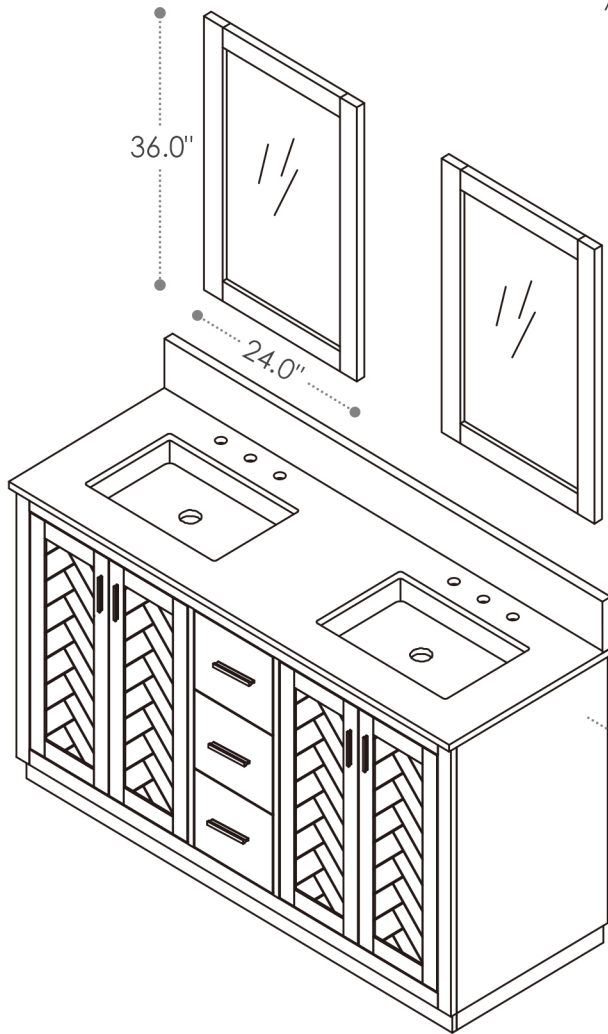

ALTAIR

FASHION BATHROOM LIFE

Altair Design, Inc.

Gazsi

60"W x 22"D

Bathroom Vanity

60"W x 22"D x 34"H inches

INSTALLATION SPECIFICATION

Item#	543060		
Color	Classic Blue/Black Oak/Brown Oak		
Overall Dimension	60 in W x 22 in D x 34 in H		
Vanity Material	Solid wood and long-lasting plywood		
Hardware Finish	Aluminum Alloy Brushed Gold		
Countertop Material	Composite Stone	Shape	Rectangular
Number of Door	4 soft-closing doors	Number of Drawers	3 soft-closing drawers
Top Thickness	0.8 inch	Installation Type	Freestanding
Assembly Required	No	Backsplash Height	4 inch
Faucet Hole Spacing(in.)	8 in. widespread	Sink	Double Undermount Sink

All measurements are approximate. Measurements may vary +/-1/2".
Does not include faucet, drain assembly, P-trap