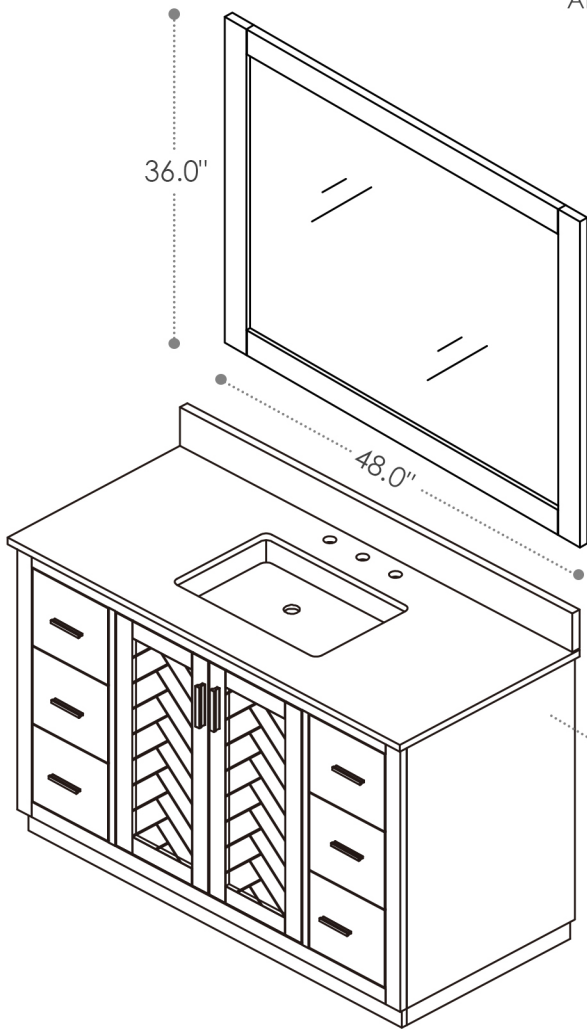

ALTAIR

FASHION BATHROOM LIFE

Altair Design, Inc.

Gazsi

48"W x 22"D

Bathroom Vanity

48"W x 22"D x 34"H inches

INSTALLATION SPECIFICATION

Item#	543048		
Color	Classic Blue/Black Oak/Brown Oak		
Overall Dimension	48 in W x 22 in D x 34 in H		
Vanity Material	Solid wood and long-lasting plywood		
Hardware Finish	Aluminum Alloy Brushed Gold		
Countertop Material	Composite Stone	Shape	Rectangular
Number of Door	2 soft-closing doors	Number of Drawers	6 soft-closing drawers
Top Thickness	0.8 inch	Installation Type	Freestanding
Assembly Required	No	Backsplash Height	4 inch
Faucet Hole Spacing(in.)	8 in. widespread	Sink	Single Undermount Sink

All measurements are approximate. Measurements may vary +/-1/2".
Does not include faucet, drain assembly, P-trap