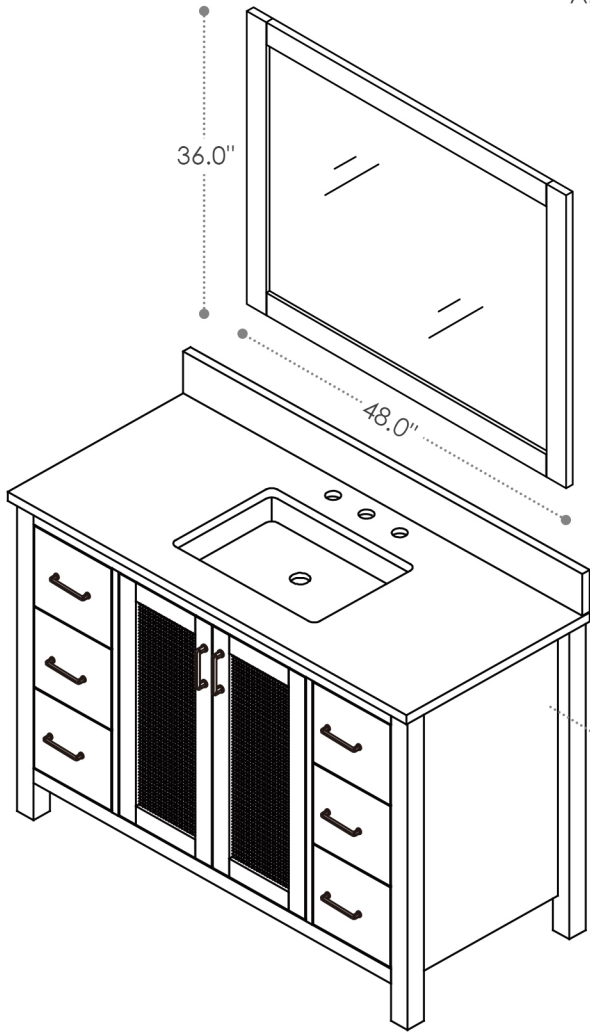

## Hadiya

60"W x 22"D

Bathroom Vanity

60"W x 22"D x 34"H inches

## INSTALLATION SPECIFICATION

Item#	542060S		
Color	Gray Pine/Brown Pine/Black Oak		
Overall Dimension	60 in W x 22 in D x 34 in H		
Vanity Material	Solid wood and long-lasting plywood		
Hardware Finish	Zinc Alloy Matte Black/Brushed Gold		
Countertop Material	Composite Stone	Shape	Rectangular
Number of Door	2 soft-closing doors	Number of Drawers	6 soft-closing drawers
Top Thickness	0.8 inch	Installation Type	Freestanding
Assembly Required	No	Backsplash Height	4 inch
Faucet Hole Spacing(in.)	8 in. widespread	Sink	Single Undermount Sink

All measurements are approximate. Measurements may vary +/- 1/2".  
Does not include faucet, drain assembly, P-trap