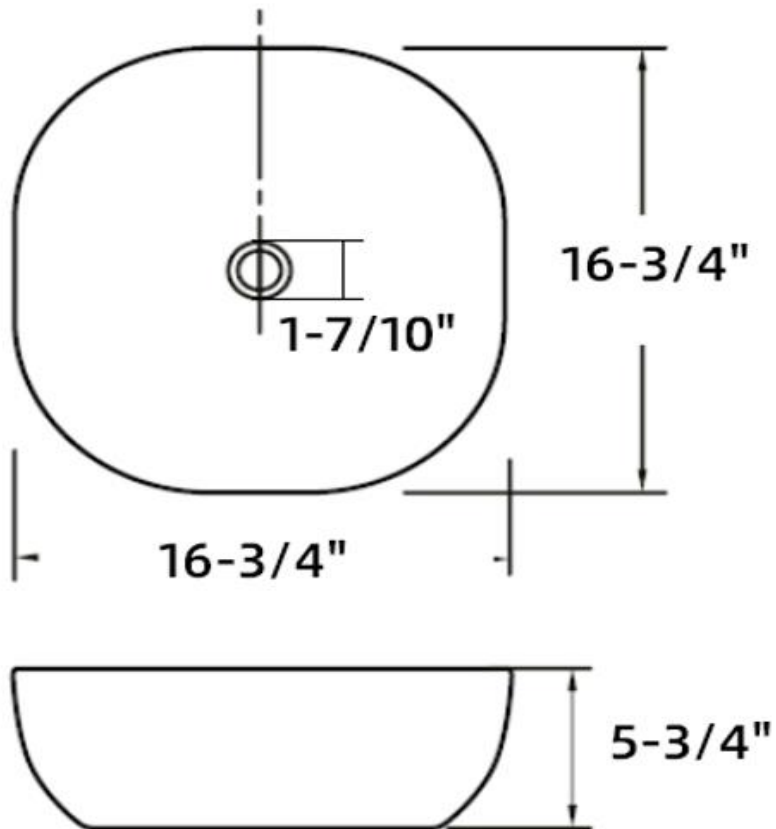

INSTALLATION SPECIFICATION

SKU	9005-BAS-BL
Shape	Square
Material	Ceramic
Size	16.7"W x 16.7"P x 5.7"H
Ceramic Thickness	0.1-0.6"
Waster Hole	1.7"
Color	Matt Black
N.W.	35.2LBS
G.W.	39.6LBS

All measurements are approximate. Measurements may vary 1/4"

Zion
16.7"*16.7"*5.7"
Ceramic Vessel Sink

ALTAIR