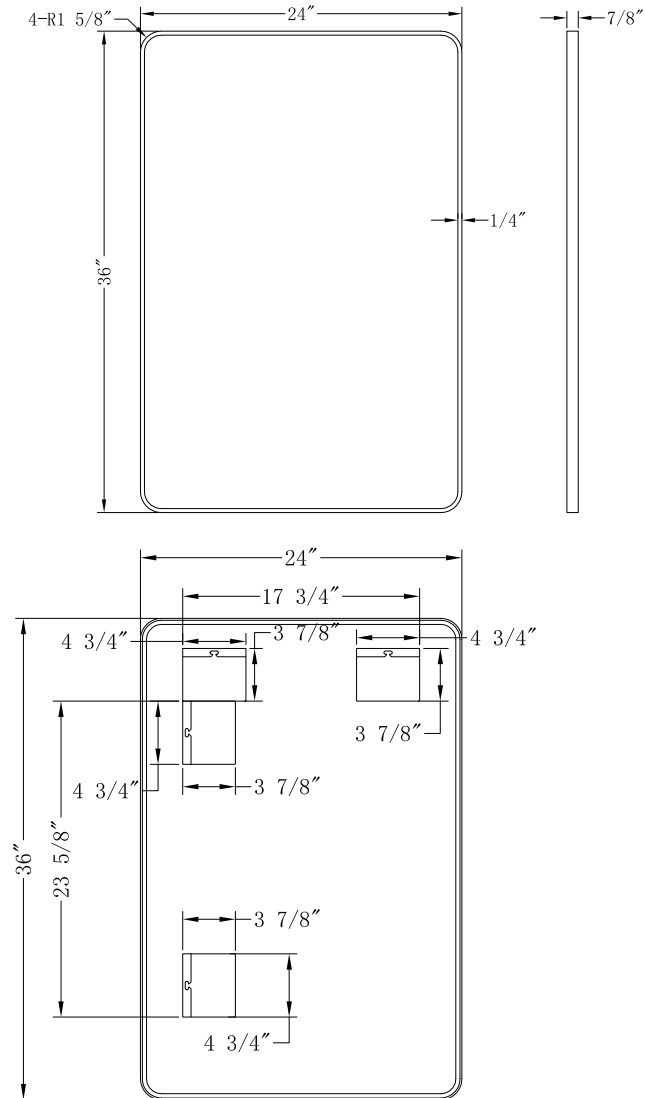

INSTALLATION SPECIFICATION

Model No.	754024-MIR-GF
Description	Bathroom Mirror
Overall Dimensions	W24"xH36"x D7/8"
Net weight(LBS)	15.3
Mount Type	Wall Mounted
Orientation	Horizontal and Vertical

All measurements are approximate. Measurements may vary +/-1/2".

Nettuno

24"x36"

Bathroom Mirror

ALTAIR