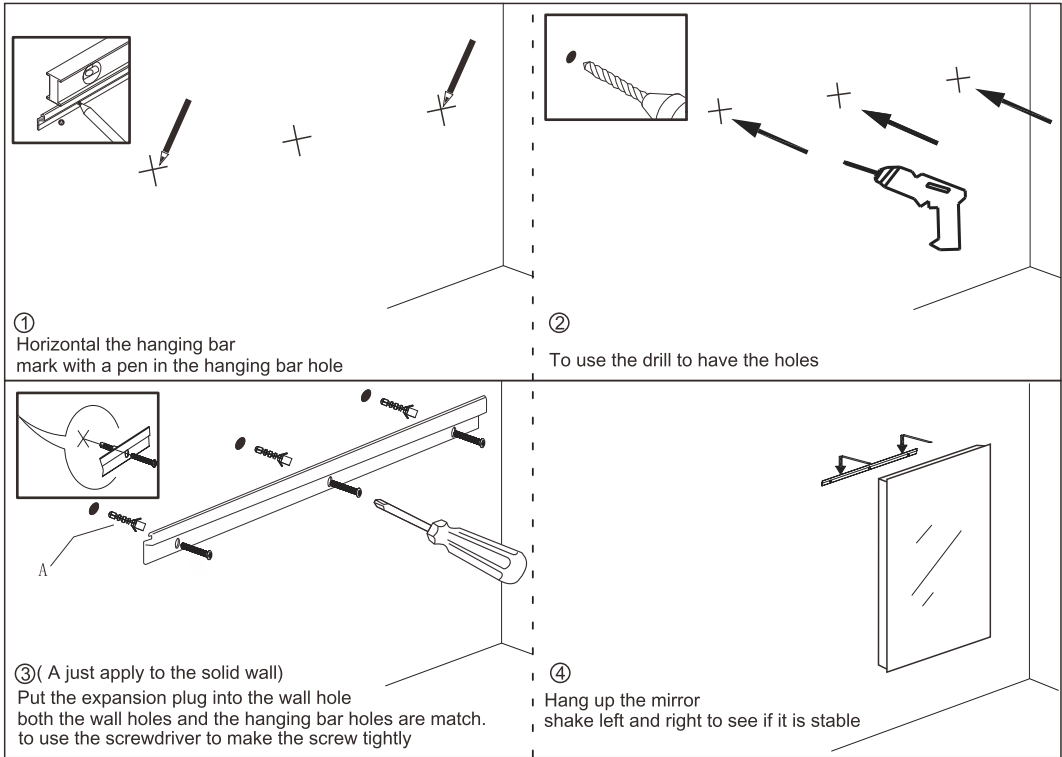

ALTAIR
FASHION BATHROOM LIFE

Installation Manual for Bathroom Mirror

(Suitable for the products installation by hanging bar or hardy hold)

754024-MIR-BF 754048-MIR BF

754024-MIR-GF 754048-MIR-GF

Exploded view

Part	Description
1	Aluminum Frame
2	Mirror
3	EVA
4	Hanging Bracket

Hanging bar Installation Manual (Instruction for LED bathroom mirror)

parts list

M4 screw

D6 expansion screw

Aluminum hanging bar

Installation tools (as shown below)

Flexible rule

Leveling instrument

Chum drill

Screwdriver

Hammer

Warm tips:

- 1、 Please do not use, if the product have any broken.
- 2、 During operation, never put hard and sharp materials directly against the mirror surface.