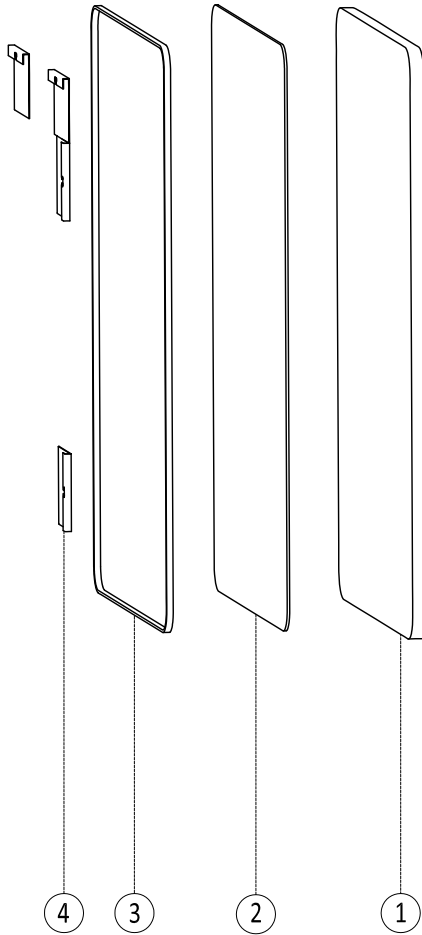

ALTAIR
FASHION BATHROOM LIFE

Installation Manual for Bathroom Mirror

(Suitable for the products installation by hanging bar or hardy hold)

754024-MIR-BF 754048-MIR BF

754024-MIR-GF 754048-MIR-GF

Exploded view

Part	Description
1	Aluminum Frame
2	Mirror
3	EVA
4	Hanging Bracket

Hanging bar Installation Manual (Instruction for LED bathroom mirror)

parts list

M4 screw

D6 expansion screw

Aluminum hanging bar

Installation tools (as shown below)