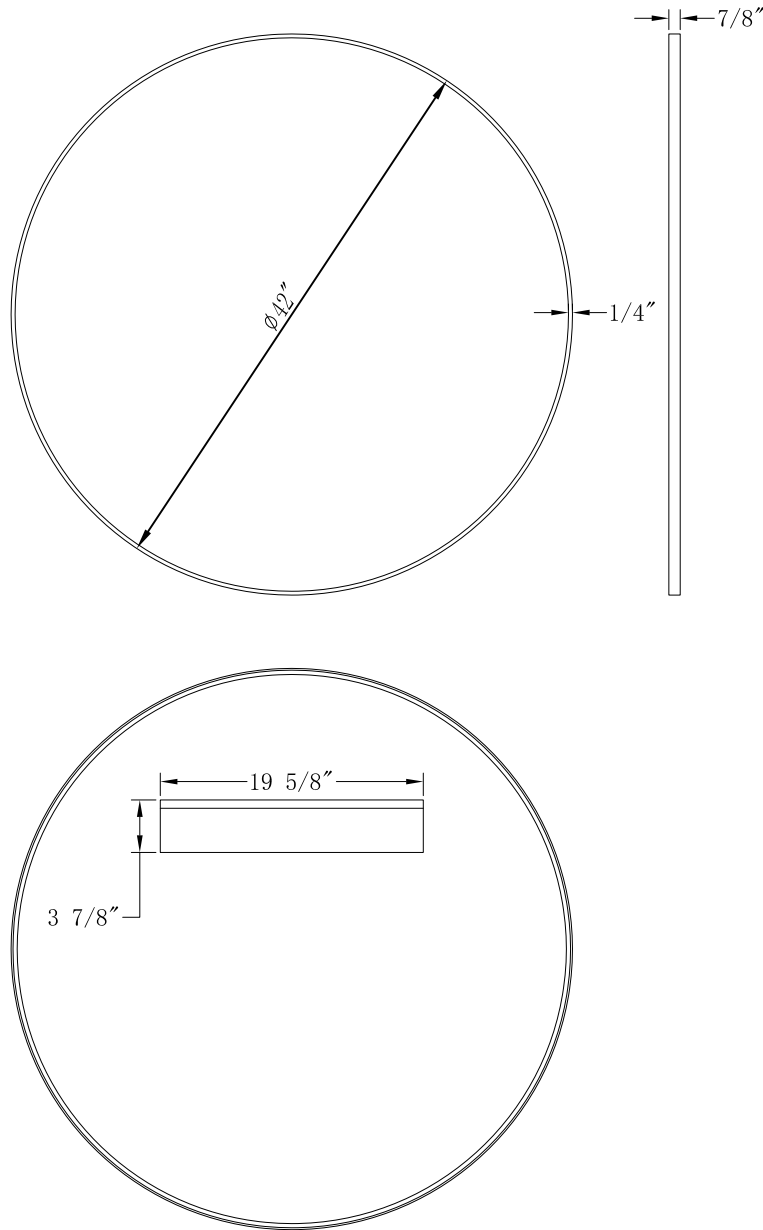

INSTALLATION SPECIFICATION

Model No.	752042-MIR-GF
Description	Bathroom Mirror
Overall Dimensions	Ø42" x D7/8"
Net weight(LBS)	24.7
Mount Type	Wall Mounted
Orientation	Vertical

All measurements are approximate. Measurements may vary +/-1/2".

Liceo

Ø42" Bathroom Mirror

ALTAIR