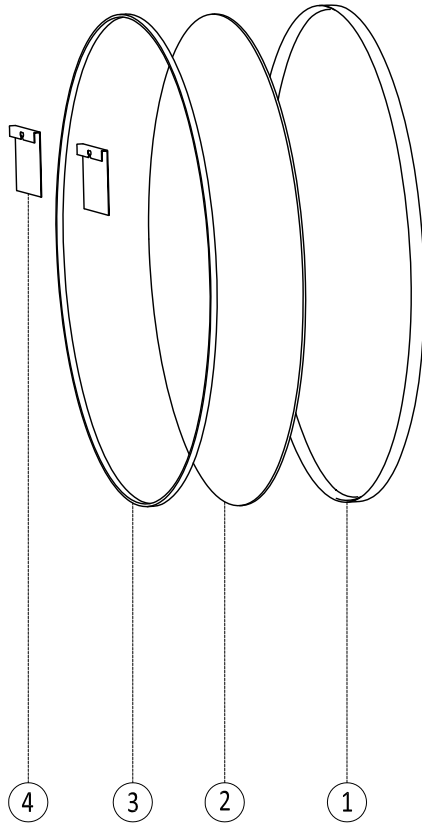

ALTAIR
FASHION BATHROOM LIFE

Installation Manual for Bathroom Mirror

(Suitable for the products installation by hanging bar or hardy hold)

752030-MIR-BF 752042-MIR-BF
752030-MIR-GF 752042-MIR-GF

Exploded view

Part	Description
1	Aluminum Frame
2	Mirror
3	EVA
4	Hanging Bracket

Hanging bar Installation Manual (Instruction for LED bathroom mirror)

parts list

M4 screw

D6 expansion screw

Aluminum hanging bar

Installation tools (as shown below)

Flexible rule

Leveling instrument

Churn drill

Screwdriver

Hammer

Warm tips:

- 1、 Please do not use,if the product have any broken.
- 2、 During operation,never put hard and sharp materials directly against the mirror surface.