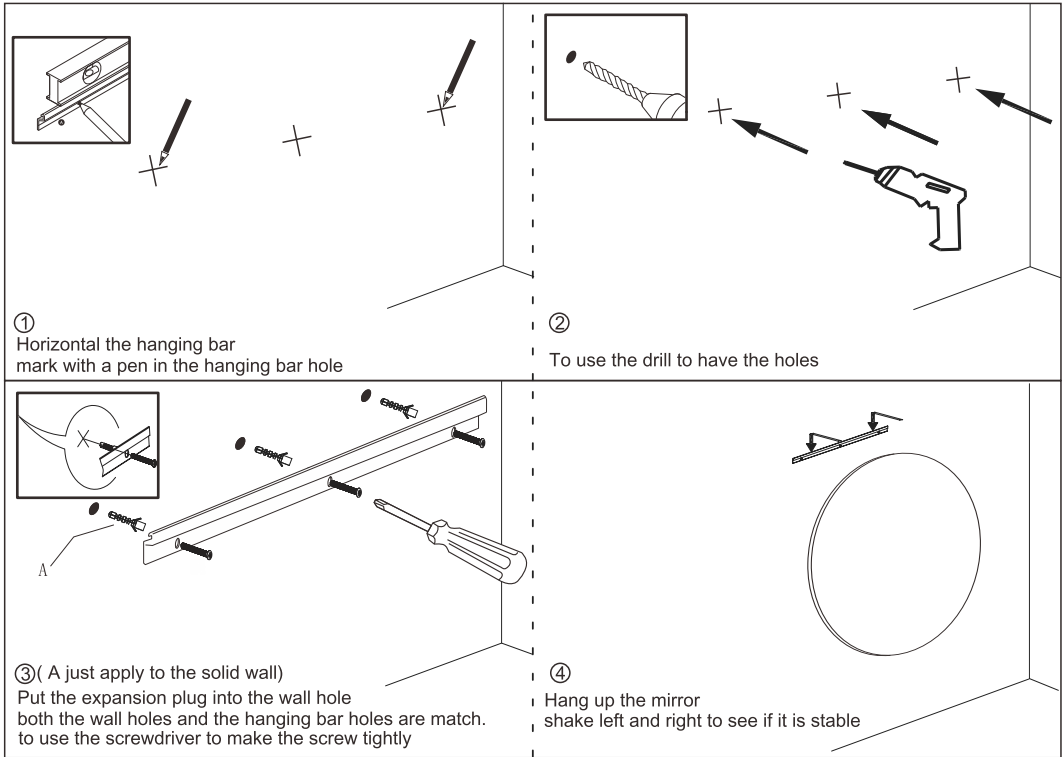

ALTAIR
FASHION BATHROOM LIFE

Installation Manual for Bathroom Mirror

(Suitable for the products installation by hanging bar or hardy hold)

752030-MIR-BF 752042-MIR-BF
752030-MIR-GF 752042-MIR-GF

Exploded view

Part	Description
1	Aluminum Frame
2	Mirror
3	EVA
4	Hanging Bracket

Hanging bar Installation Manual (Instruction for LED bathroom mirror)

parts list

M4 screw

D6 expansion screw

Aluminum hanging bar

Installation tools (as shown below)

Flexible rule

Leveling instrument

Churn drill

Screwdriver

Hammer

Warm tips:

- 1、 Please do not use,if the product have any broken.
- 2、 During operation,never put hard and sharp materials directly against the mirror surface.