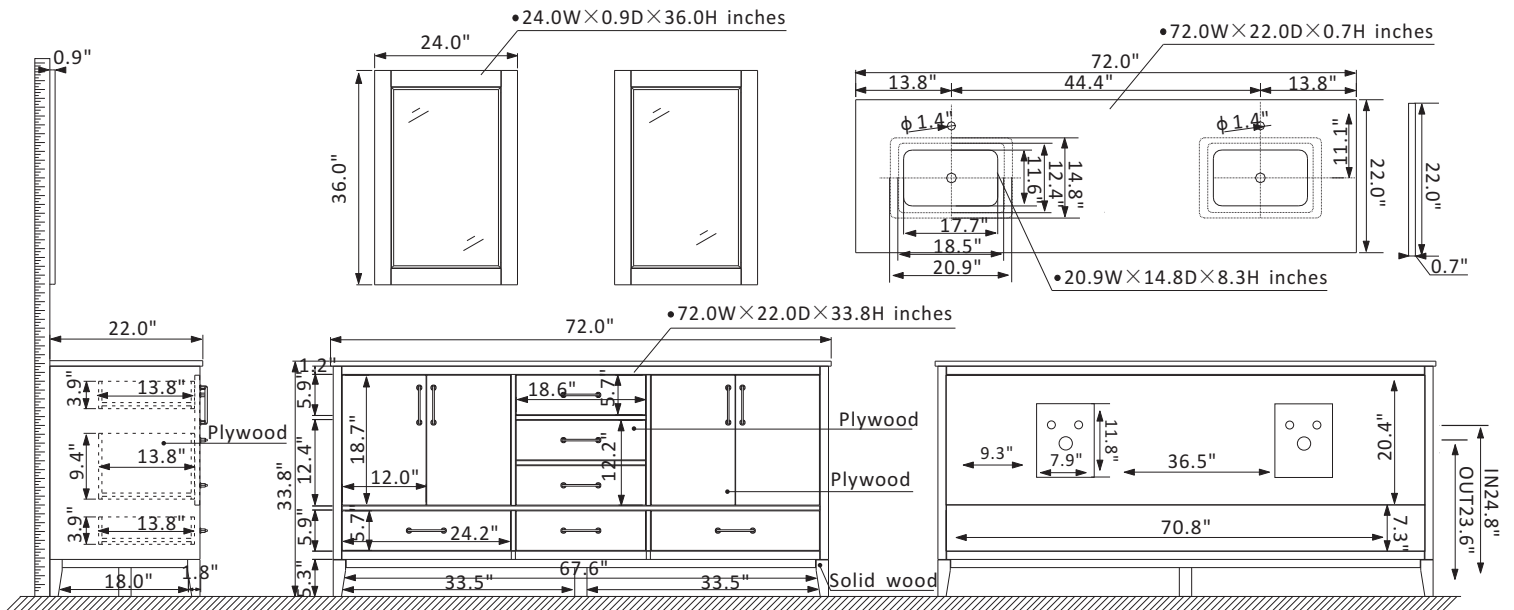

Altair Sutton Vanity Collection 541072-GR-CA

Features

- Construction: Solid wood / plywood
- Finish: White, Gray or Royal Green Finish
- Countertop: Natural Carrara white marble
- Sink: Two rectangular, undermount ceramic basins with overflow included
- Faucet: Countertop pre-drilled for two faucet holes
- Door/Drawer: 4 soft-closing doors, 2 large soft-closing drawers, 2 small soft-closing drawers, 1 dual soft-closing drawer
- Mirror: Dual matching, framed mirrors
- Hardware: Brushed gold finish hardware
- Installation: Easy plumbing and faucet installation*

* Does not include faucet, drain assembly, backsplash or P-trap