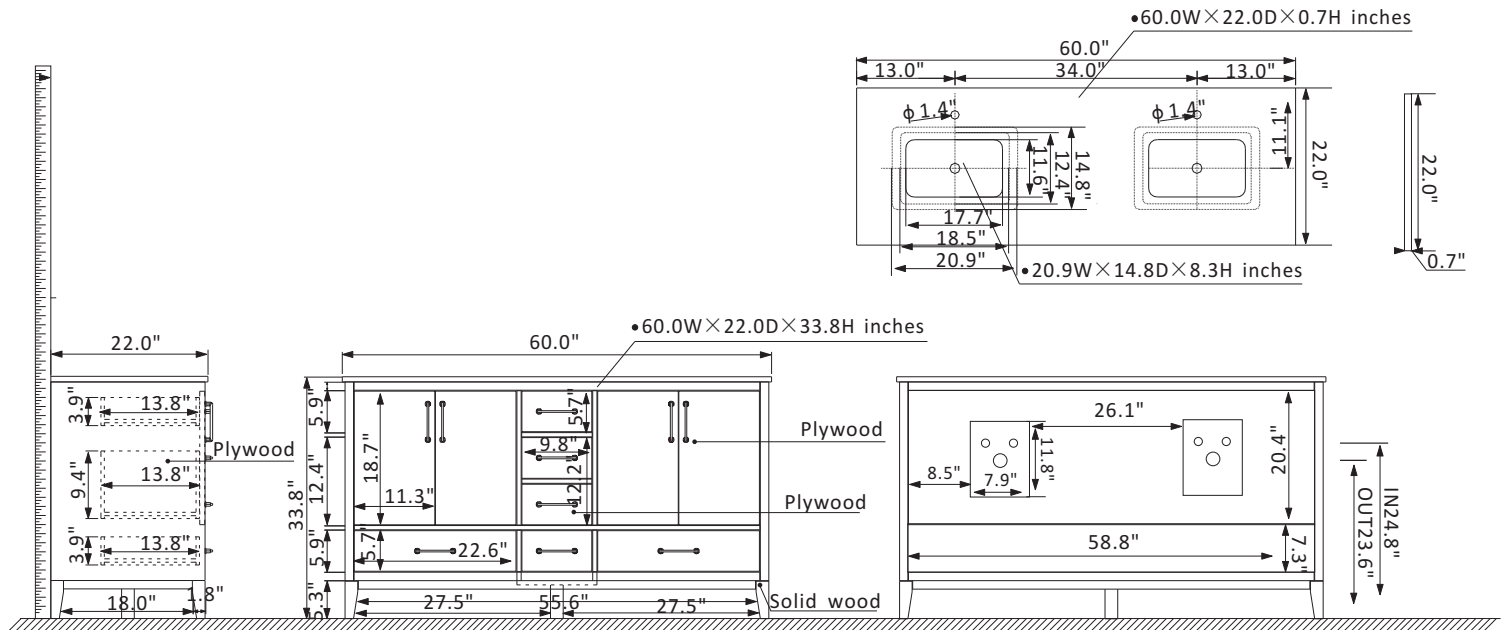

# Altair Sutton Vanity Collection 541060-GR-CA-NM

## Features

Construction: Solid wood / plywood

Finish: White, Gray or Royal Green Finish

Countertop: Natural Carrara white marble

Sink: Two rectangular, undermount ceramic basins with overflow included

Faucet: Countertop pre-drilled for two faucet holes