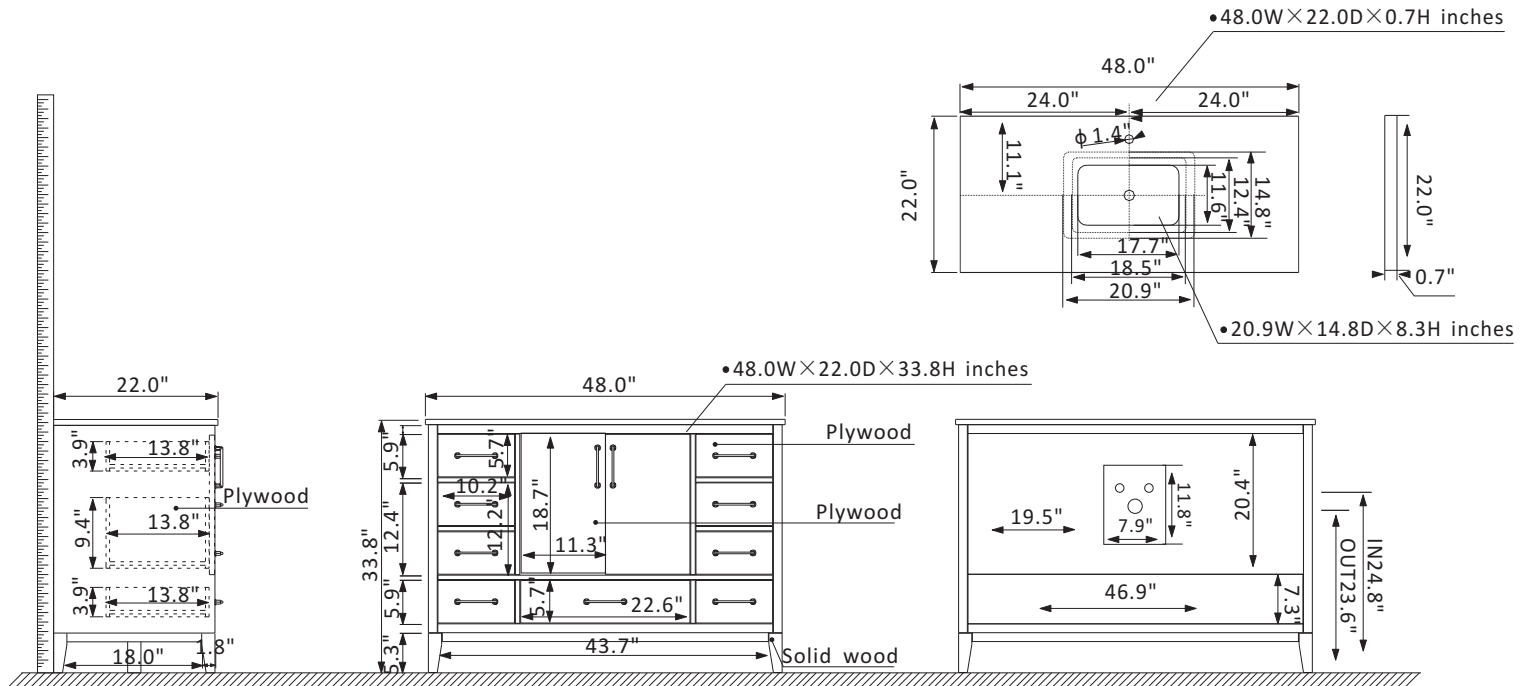

Altair Sutton Vanity Collection 541048-GR-CA-NM

Features

- Construction: Solid wood / plywood
- Finish: White, Gray or Royal Green Finish
- Countertop: Natural Carrara white marble
- Sink: Rectangular, undermount ceramic basin with overflow included
- Faucet: Countertop pre-drilled for single faucet hole
- Door/Drawer: 2 soft-closing doors, 1 large soft-closing drawer, 4 small soft-closing drawers, 2 dual soft-closing drawers
- Hardware: Brushed gold finish hardware
- Installation: Easy plumbing and faucet installation*