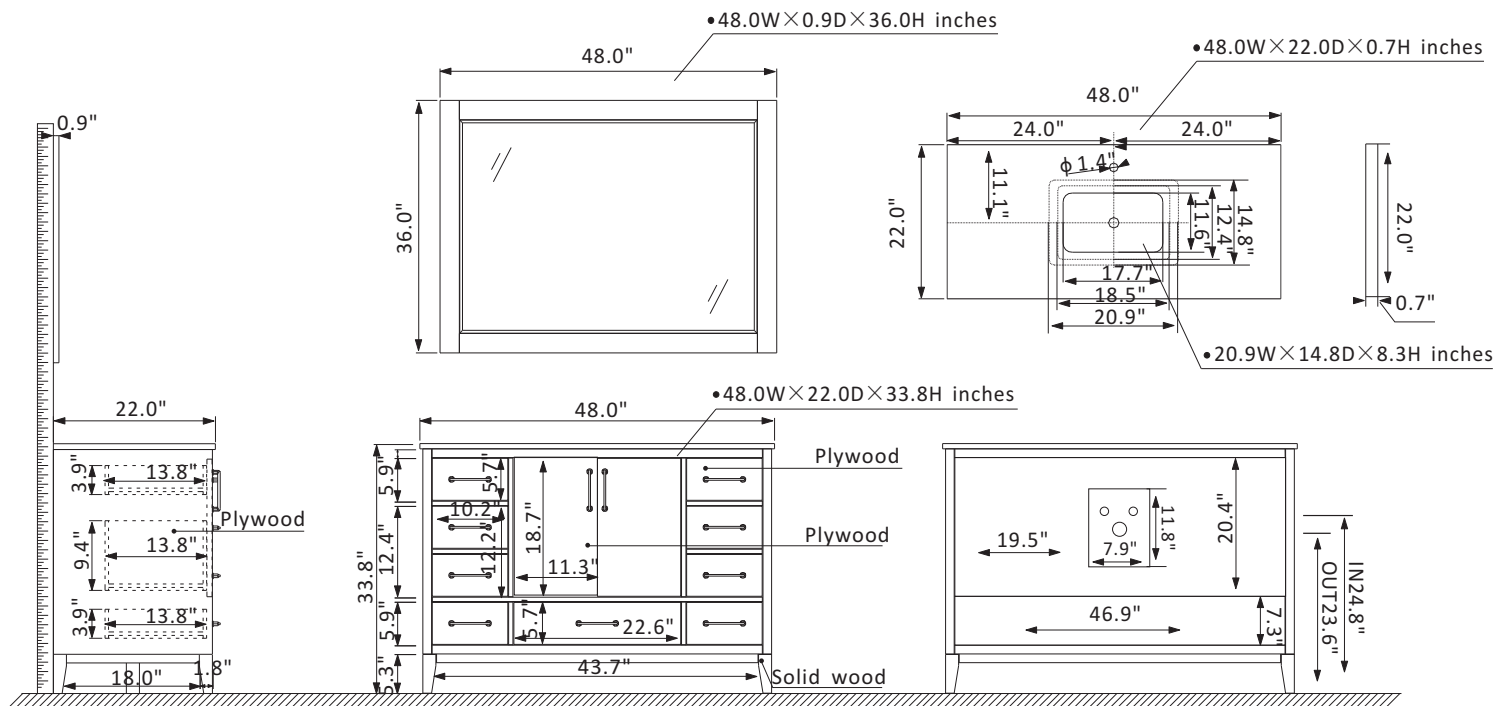

Altair Sutton Vanity Collection 541048-GR-CA

Features

Construction: Solid wood / plywood

Finish: White, Gray or Royal Green Finish

Countertop: Natural Carrara white marble

Sink: Rectangular, undermount ceramic basin with overflow included

Faucet: Countertop pre-drilled for single faucet hole

Door/Drawer: 2 soft-closing doors, 1 large soft-closing drawer, 4 small soft-closing drawers, 2 dual soft-closing drawers

Mirror: Single matching, framed mirror