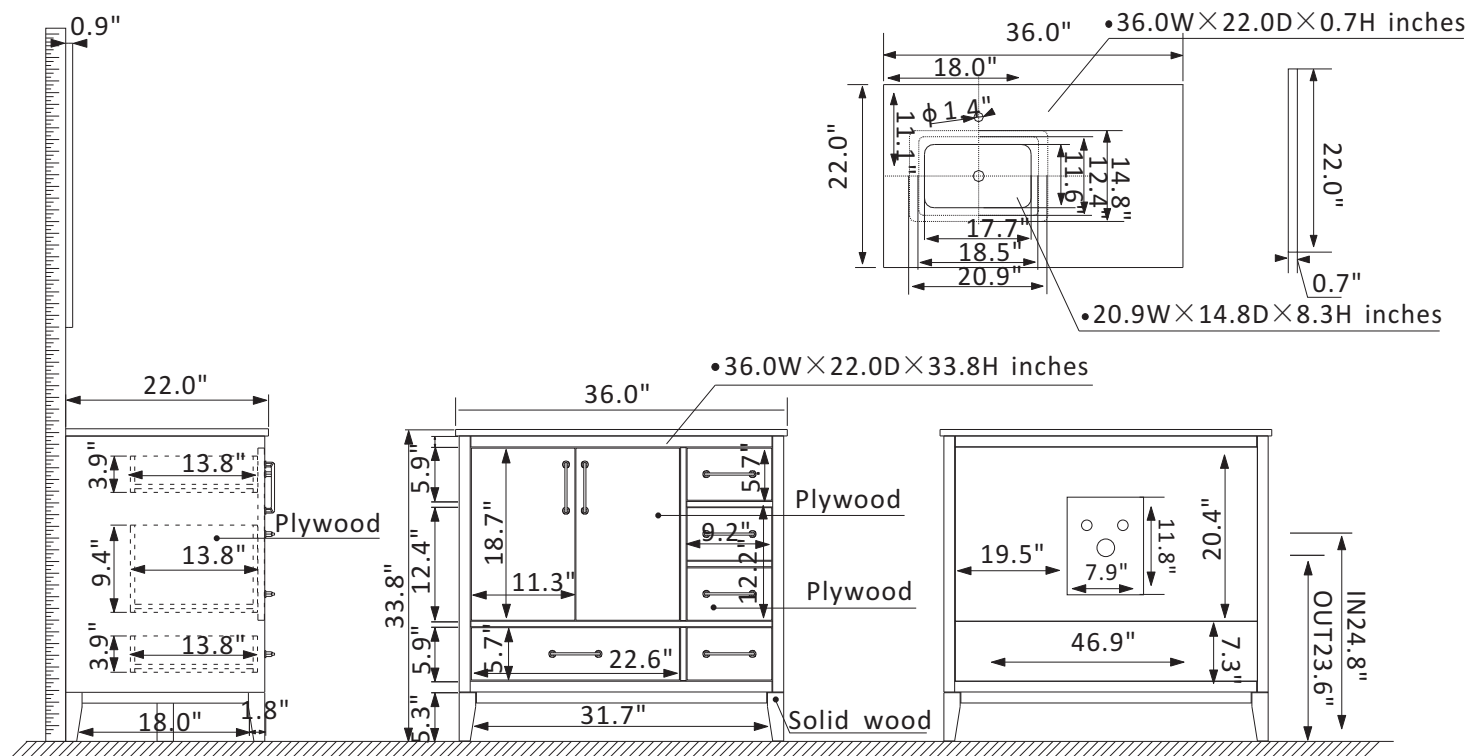

Altair Sutton Vanity Collection 541036-GR-CA-NM

Features

- Construction: Solid wood / plywood
- Finish: White, Gray or Royal Green Finish
- Countertop: Natural Carrara white marble
- Sink: Rectangular, undermount ceramic basin with overflow included
- Faucet: Countertop pre-drilled for single faucet hole
- Door/Drawer: 2 soft-closing doors, 1 large soft-closing drawer, 2 small soft-closing drawers, 1 dual soft-closing drawer
- Hardware: Brushed gold finish hardware
- Installation: Easy plumbing and faucet installation*