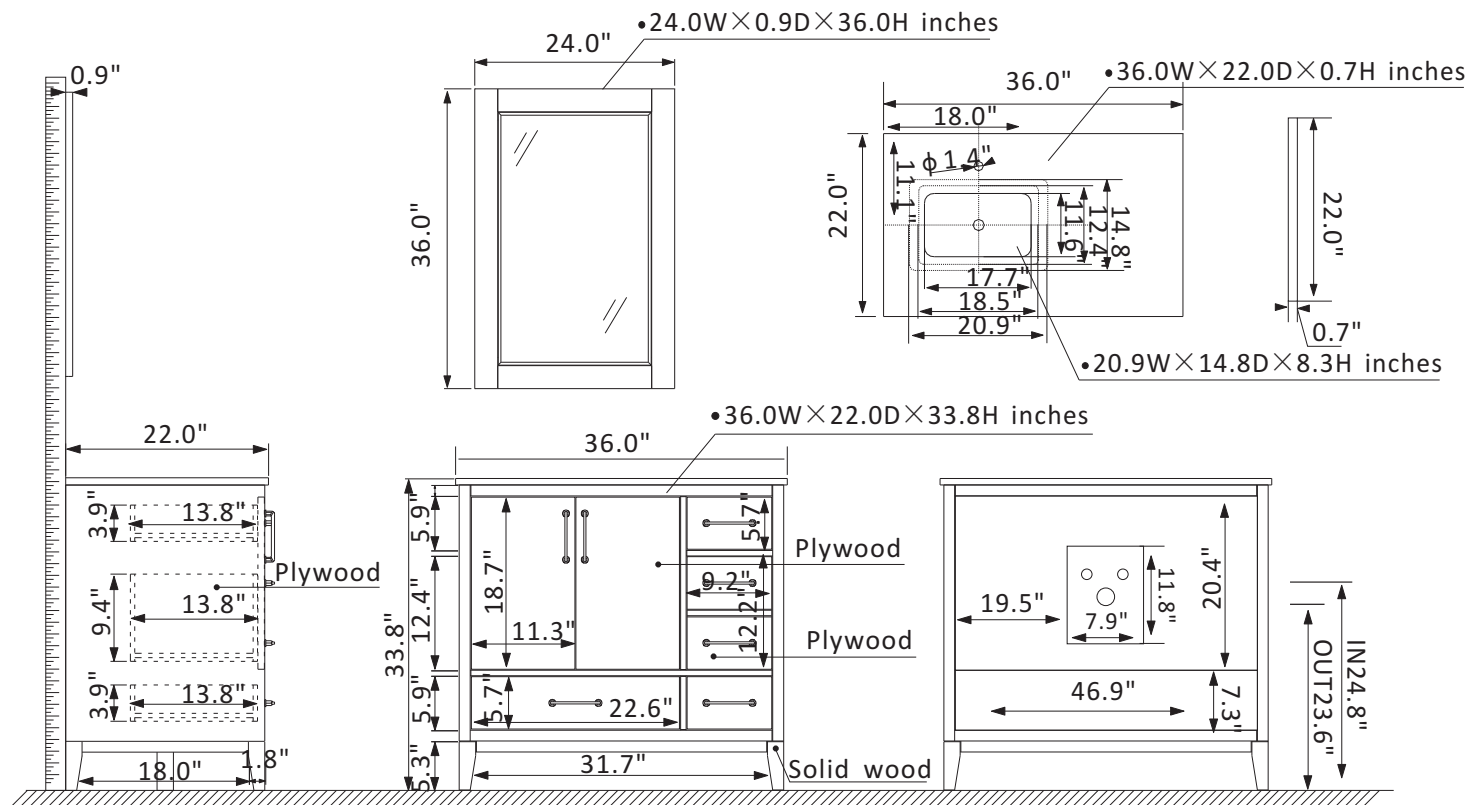

# Altair Sutton Vanity Collection 541036-GR-CA

## Features

- Construction: Solid wood / plywood
- Finish: White, Gray or Royal Green Finish
- Countertop: Natural Carrara white marble
- Sink: Rectangular, undermount ceramic basin with overflow included
- Faucet: Countertop pre-drilled for single faucet hole
- Door/Drawer: 2 soft-closing doors, 1 large soft-closing drawer, 2 small soft-closing drawers, 1 dual soft-closing drawer
- Mirror: Single matching, framed mirror
- Hardware: Brushed gold finish hardware
- Installation: Easy plumbing and faucet installation\*