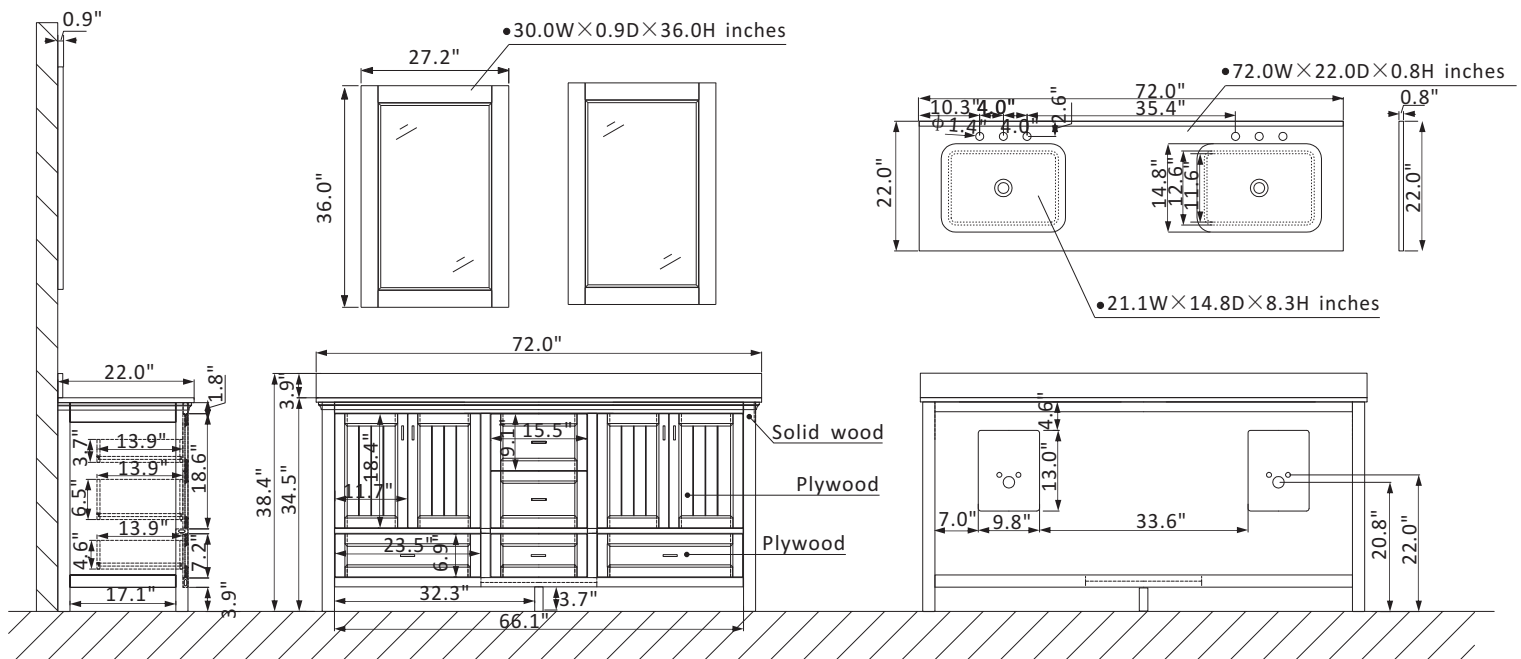

Altair Isla Vanity Collection 538072-GR-AW

Features

Construction: Solid wood / plywood

Finish: Classic Blue Finish or Gray Finish

Countertop: Artificial Carrara White Stone Countertop with backsplash

Sink: Two rectangular, undermount ceramic basins with overflow included

Faucet: Vanity top with pre-drilled 8" widespread faucet hole

Door/Drawer: 5 soft-closing drawers (3 small, 2 large) and 4 soft-closing doors

Mirror: Double matching, framed mirrors

Hardware: Brushed copper finish hardware