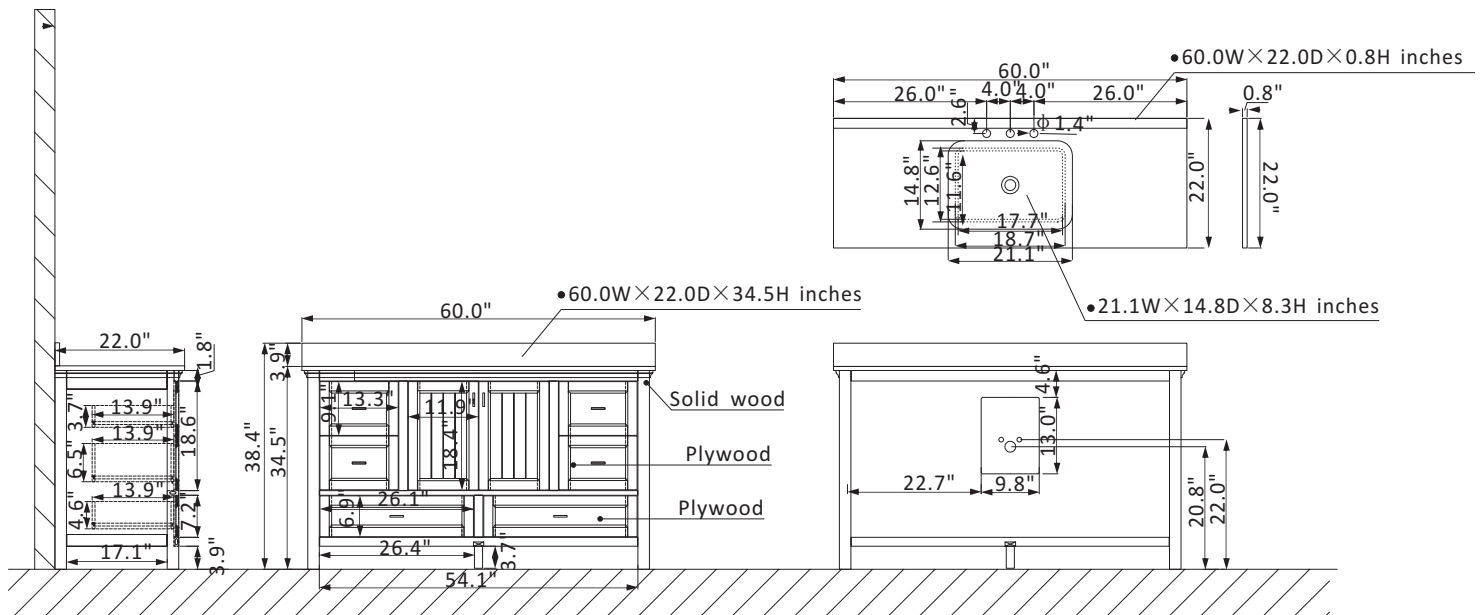

Altair Isla Vanity Collection 538060S-GR-AW-NM

Features

Construction: Solid wood / plywood

Finish: Classic Blue Finish or Gray Finish

Countertop: Artificial Carrara White Stone Countertop with backsplash

Sink: Rectangular, undermount ceramic basin with overflow included

Faucet: Vanity top with pre-drilled 8" widespread faucet hole

Door/Drawer: 6 soft-closing drawers (4 small, 2 large) and 2 soft-closing doors

Hardware: Brushed copper finish hardware

Installation: Easy plumbing and faucet installation*