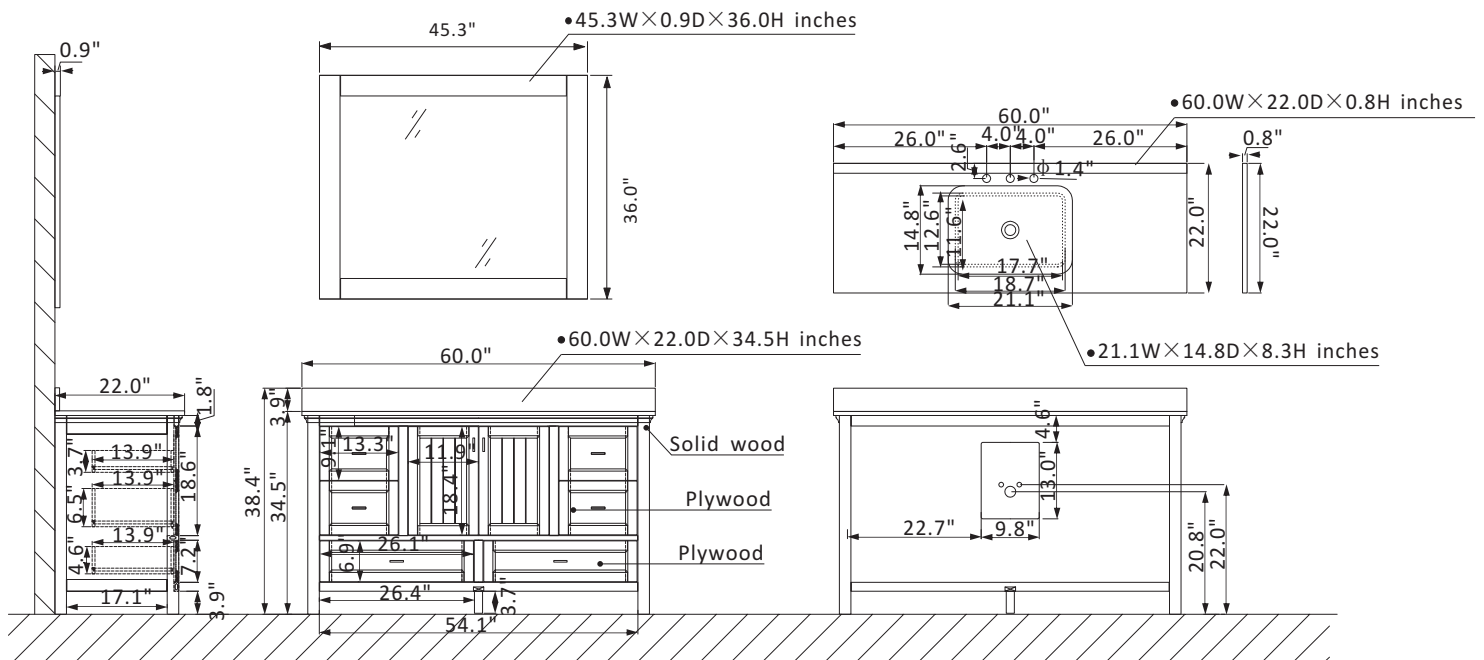

Altair Isla Vanity Collection 538060S-GR-AW

Features

Construction: Solid wood / plywood

Finish: Classic Blue Finish or Gray Finish

Countertop: Artificial Carrara White Stone Countertop with backsplash

Sink: Rectangular, undermount ceramic basin with overflow included

Faucet: Vanity top with pre-drilled 8" widespread faucet hole

Door/Drawer: 6 soft-closing drawers (4 small, 2 large) and 2 soft-closing doors

Mirror: Single matching, framed mirror

Hardware: Brushed copper finish hardware