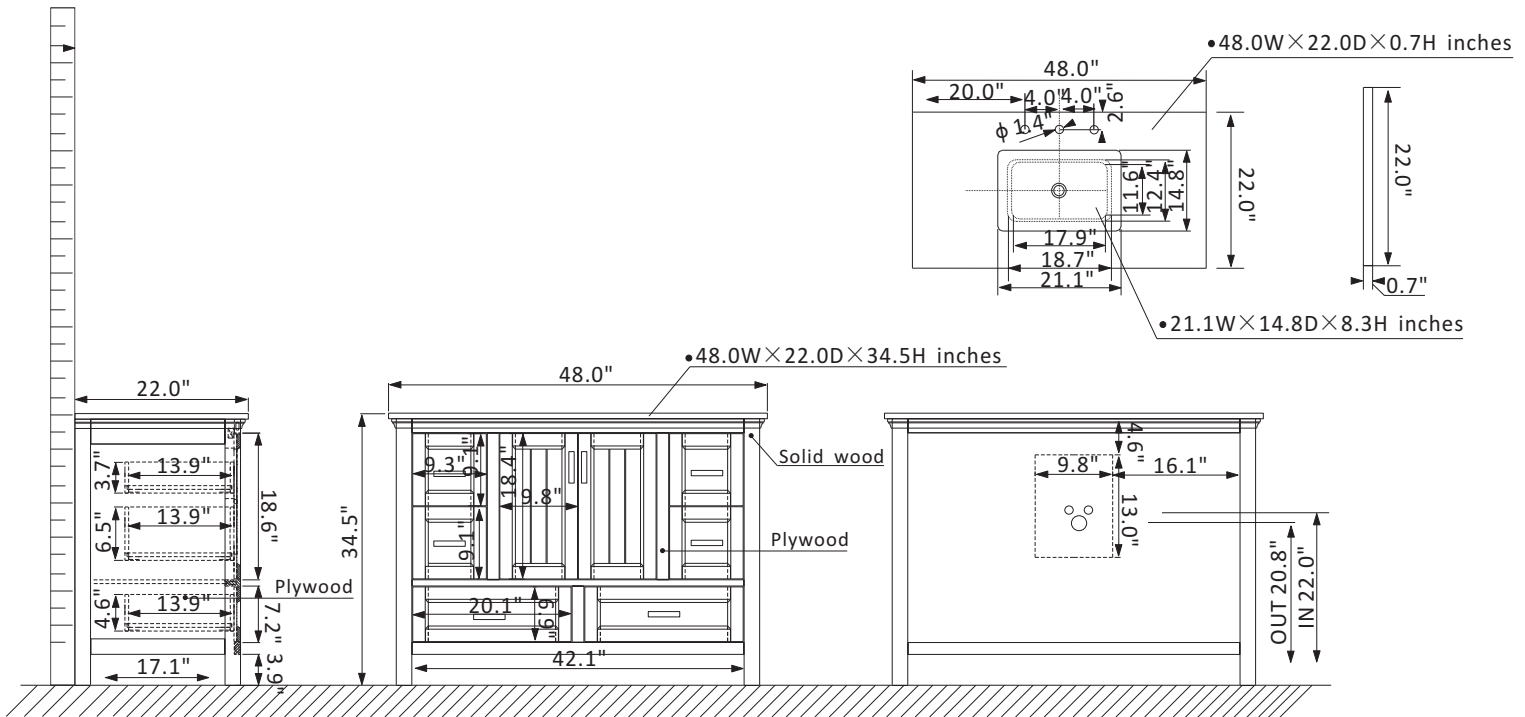

Altair Isla Vanity Collection 538048-GR-CA-NM

Features

Construction: Solid wood / plywood

Finish: White, Gray or Classic Blue Finish

Countertop: Natural Carrara white marble

Sink: Rectangular, undermount ceramic basin with overflow included

Faucet: Countertop pre-drilled for 8" wide faucet hole

Door/Drawer: 6 soft-closing drawers (4 small, 2 large) and 2 soft-closing doors

Hardware: Brushed nickel finish hardware(White)/Brushed copper finish hardware(Gray/Blue)