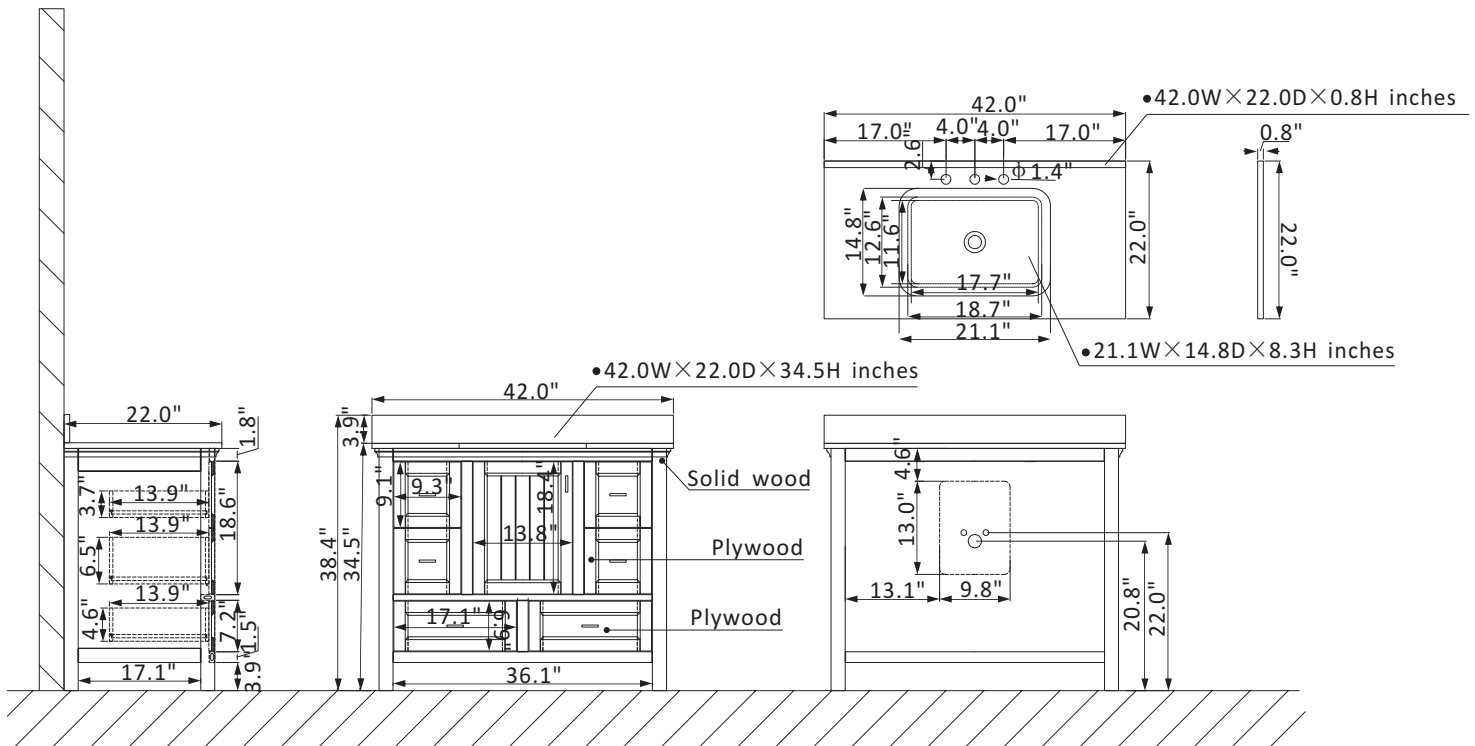

Altair Isla Vanity Collection 538042-GR-AW-NM

Features

Construction: Solid wood / plywood

Finish: Classic Blue Finish or Gray Finish

Countertop: Artificial Carrara White Stone Countertop with backsplash

Sink: Rectangular, undermount ceramic basin with overflow included

Faucet: Vanity top with pre-drilled 8" widespread faucet hole

Door/Drawer: 6 soft-closing drawers (4 small, 2 large) and 1 soft-closing door

Hardware: Brushed copper finish hardware

Installation: Easy plumbing and faucet installation*