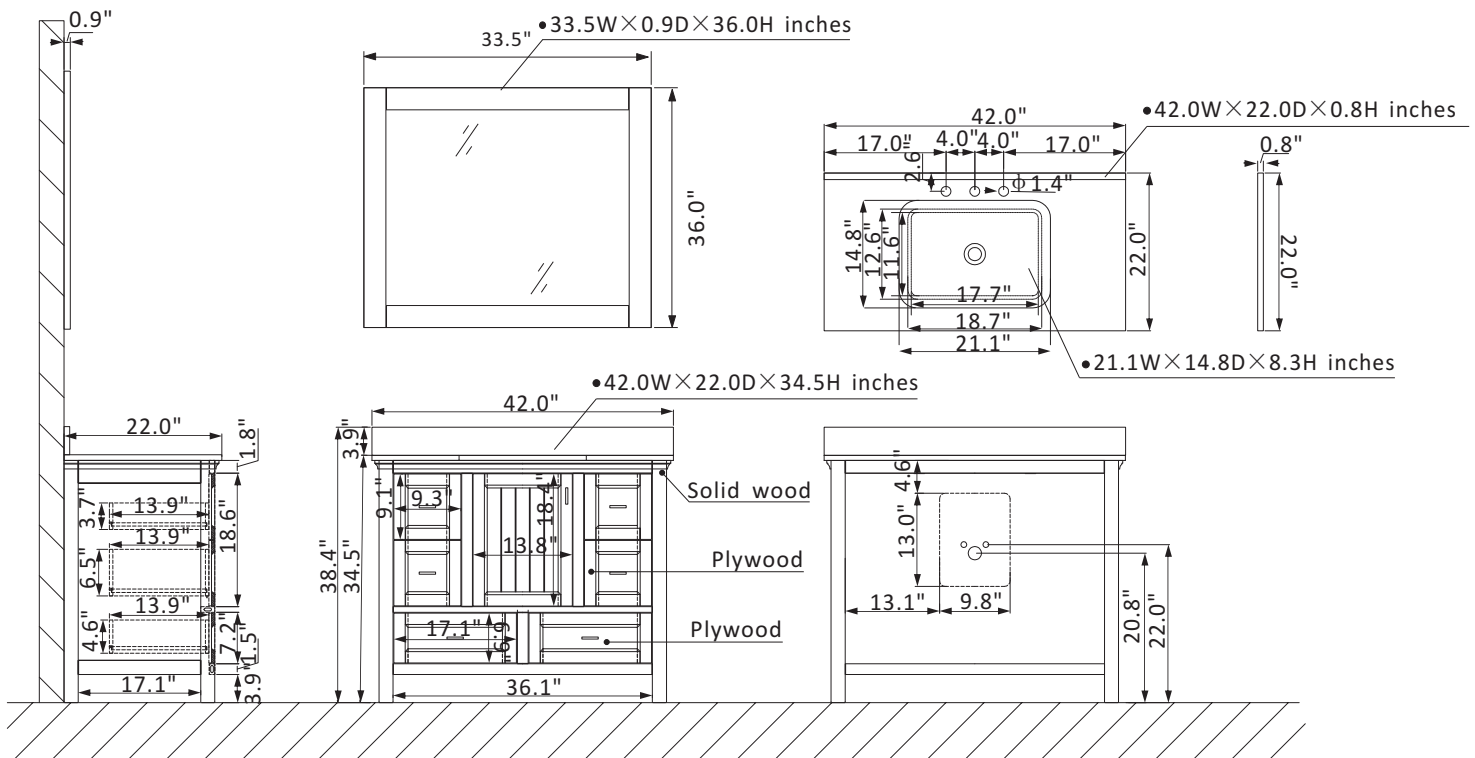

Altair Isla Vanity Collection 538042-GR-AW

Features

Construction: Solid wood / plywood

Finish: Classic Blue Finish or Gray Finish

Countertop: Artificial Carrara White Stone Countertop with backsplash

Sink: Rectangular, undermount ceramic basin with overflow included

Faucet: Vanity top with pre-drilled 8" widespread faucet hole

Door/Drawer: 6 soft-closing drawers (4 small, 2 large) and 1 soft-closing door

Mirror: Single matching, framed mirror

Hardware: Brushed copper finish hardware