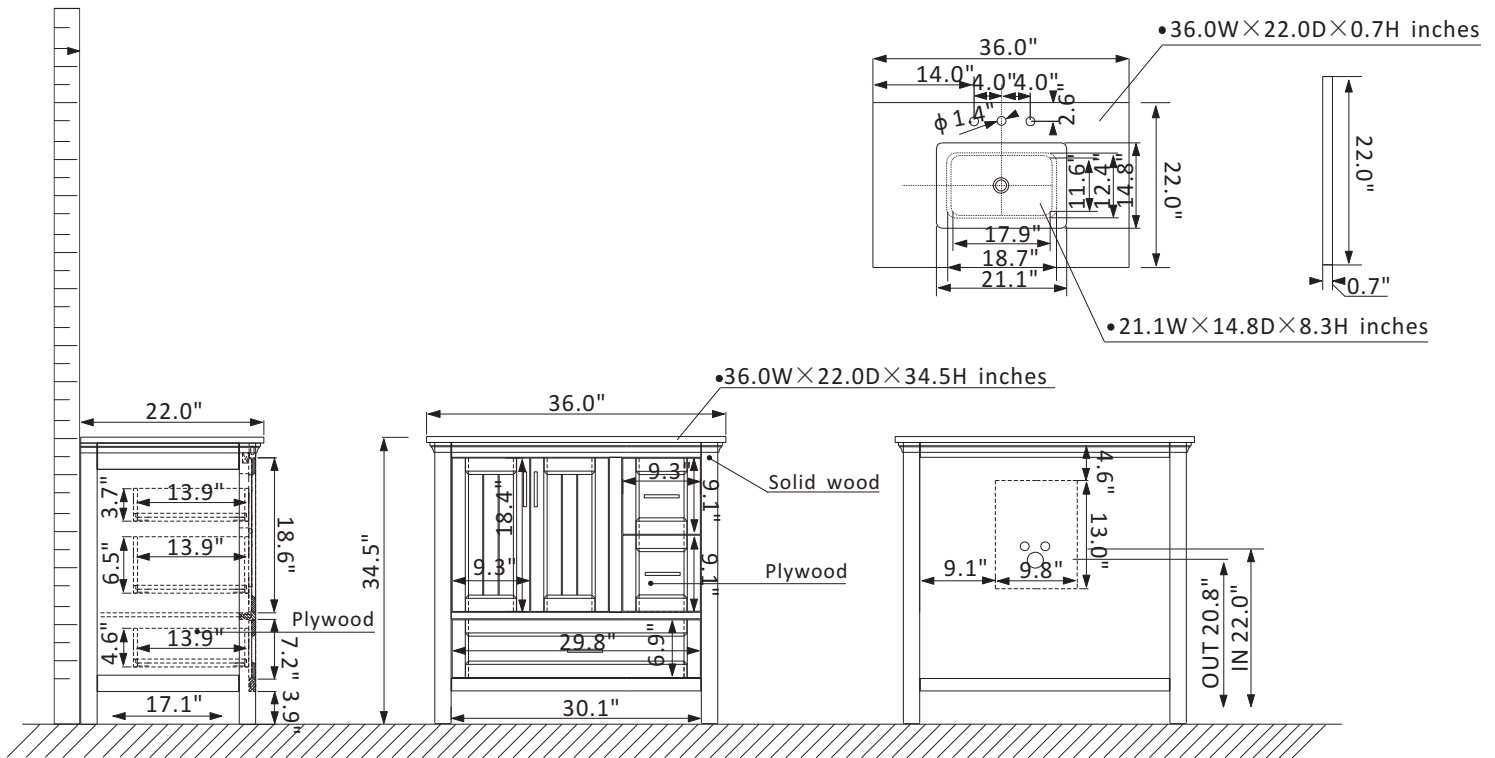

# Altair Isla Vanity Collection 538036-GR-CA-NM

## Features

Construction: Solid wood / plywood

Finish: White, Gray or Classic Blue Finish

Countertop: Natural Carrara white marble

Sink: Rectangular, undermount ceramic basin with overflow included

Faucet: Countertop pre-drilled for 8" wide faucet hole