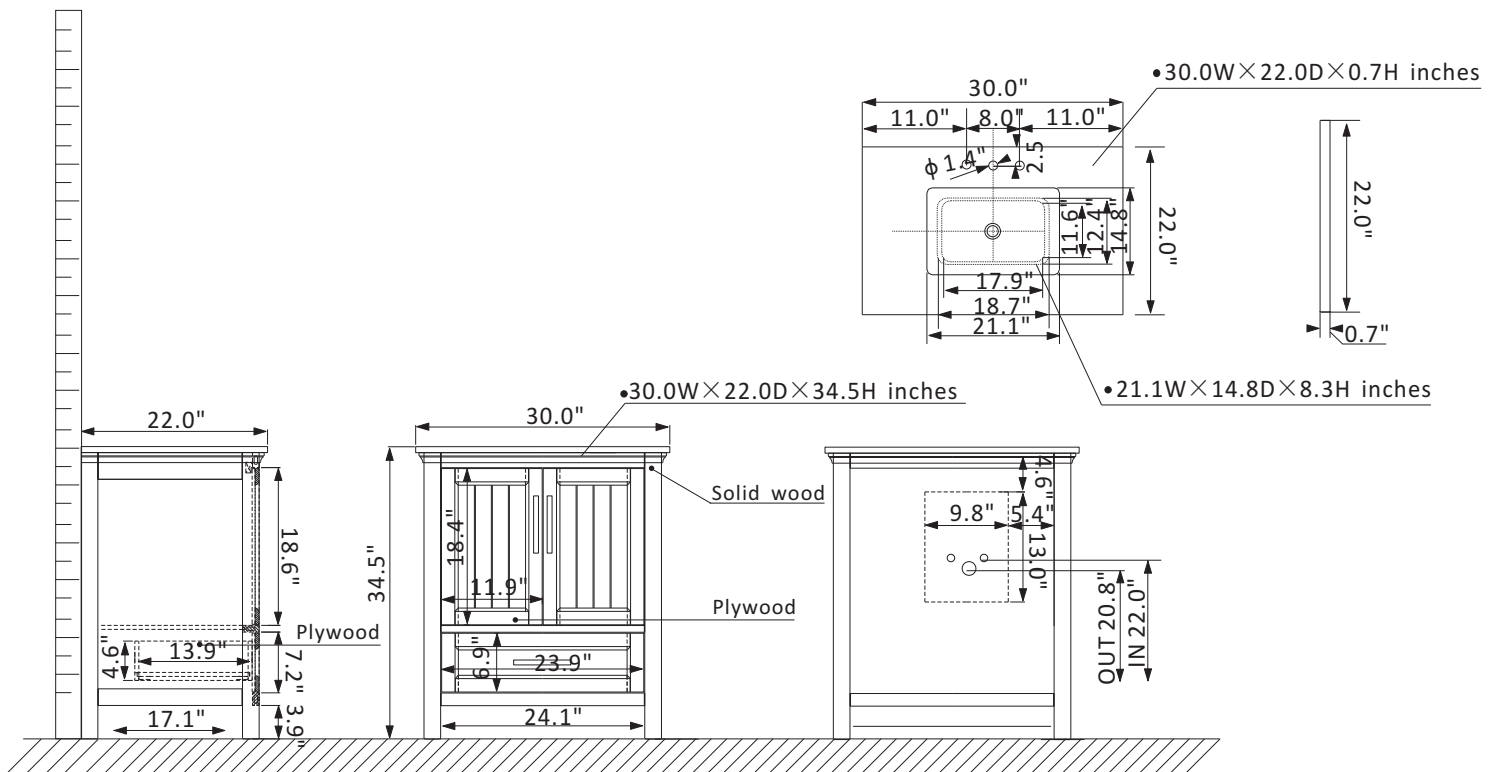

# Altair Isla Vanity Collection 538030-GR-CA-NM

## Features

Construction: Solid wood / plywood

Finish: White, Gray or Classic Blue Finish

Countertop: Natural Carrara white marble

Sink: Rectangular, undermount ceramic basin with overflow included

Faucet: Countertop pre-drilled for 8" wide faucet hole