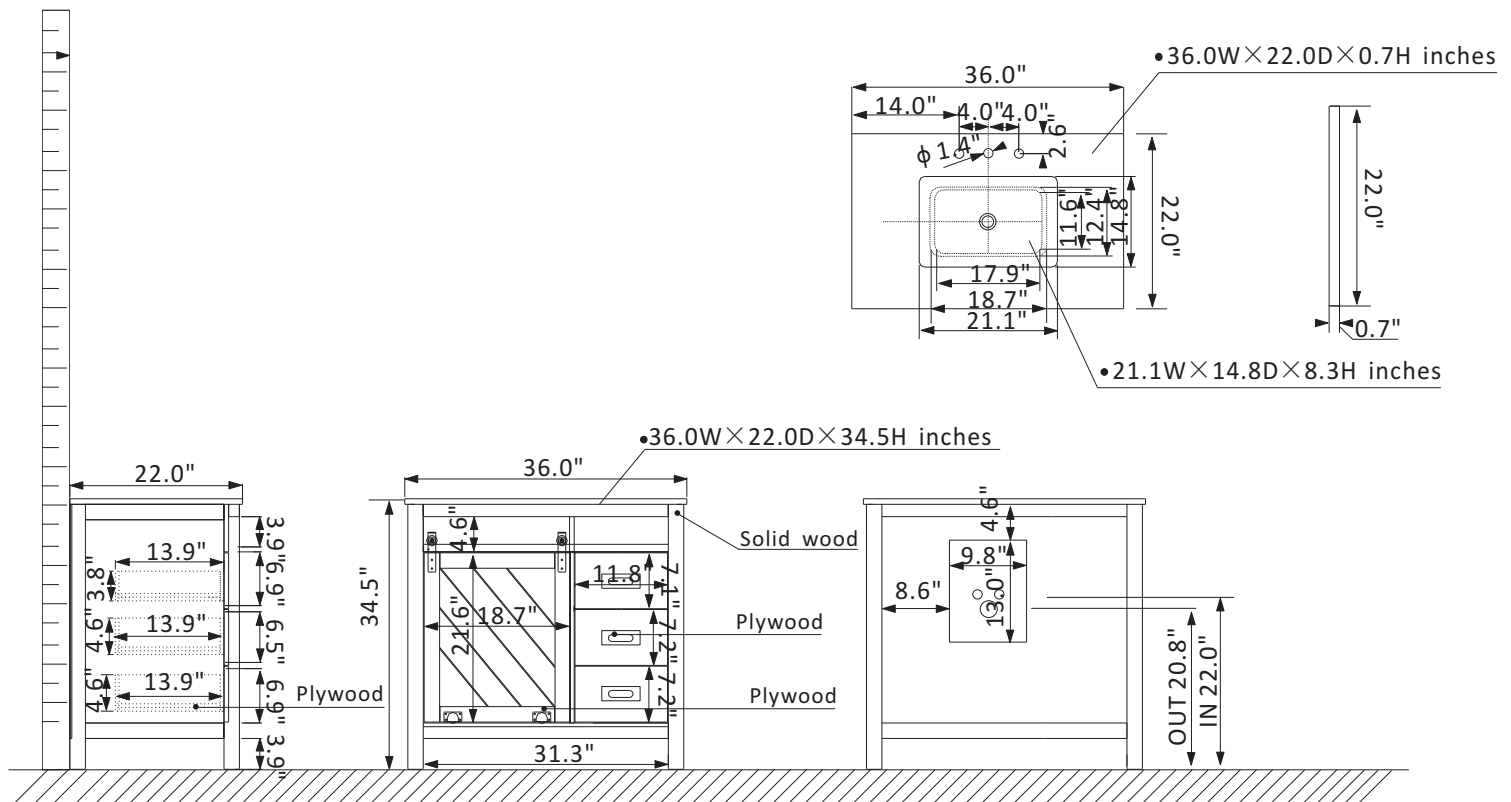

Altair Kinsley Vanity Collection 536036-GR-CA-NM

Features

Construction: Solid wood / plywood

Finish: White or Gray Finish

Countertop: Natural Carrara white marble

Sink: Rectangular, undermount ceramic basin with overflow included

Faucet: Countertop pre-drilled for 8" wide faucet hole

Door/Drawer: 1 soft-sliding door on left and 3 soft-closing drawers

Hardware: Zinc alloy black finish hardware

Installation: Easy plumbing and faucet installation*