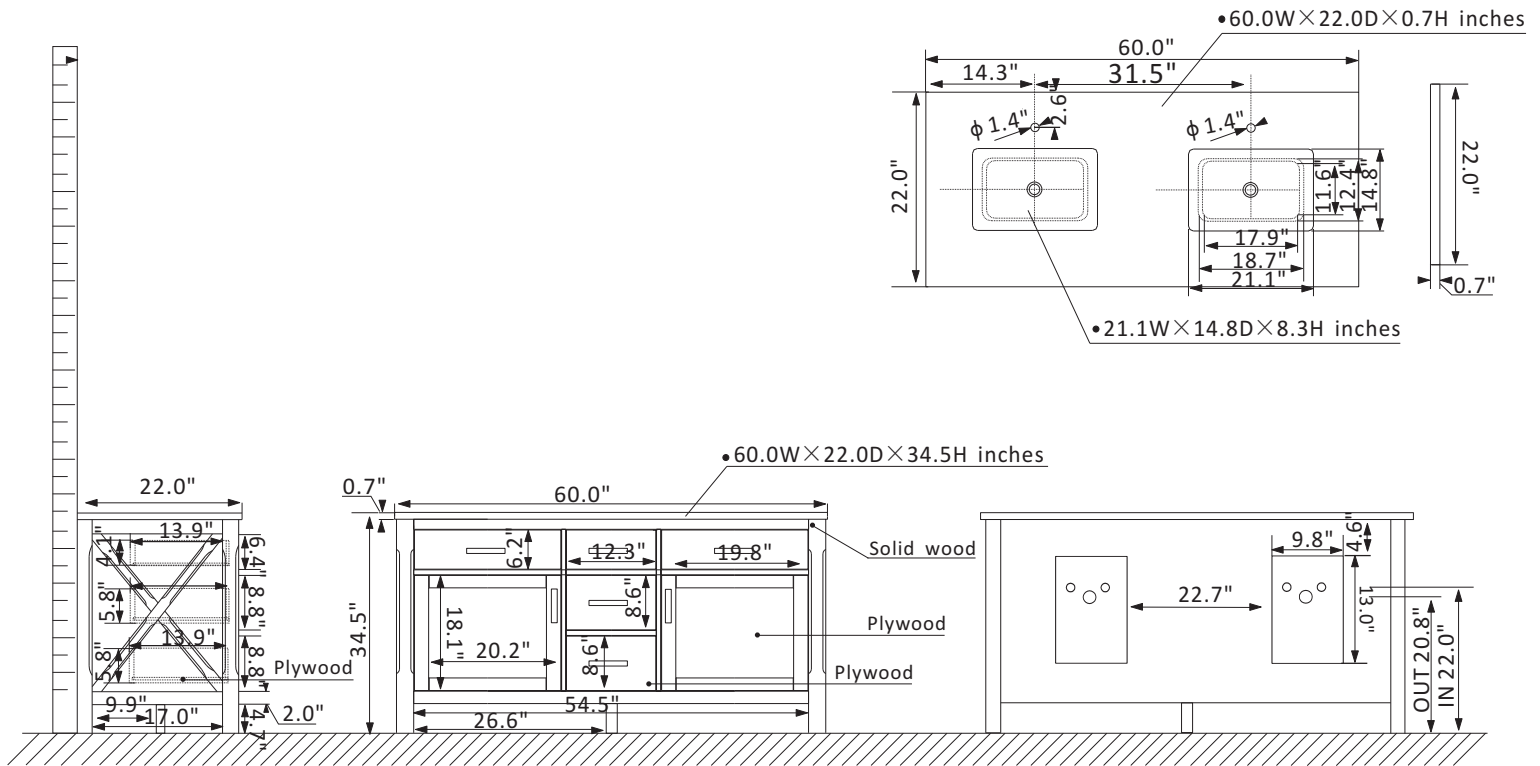

Altair Maribella Vanity Collection 535060-RL-CA-NM

Features

Construction: Solid wood / plywood

Finish: White or Rust Black Finish

Countertop: Natural Carrara white marble

Sink: Rectangular, undermount ceramic basin with overflow included

Faucet: Countertop pre-drilled for single faucet hole

Door/Drawer: 2 flip-down drawers on top, 3 soft-closing drawers and 2 soft-closing doors

Hardware: Zinc alloy black finish hardware

Installation: Easy plumbing and faucet installation*