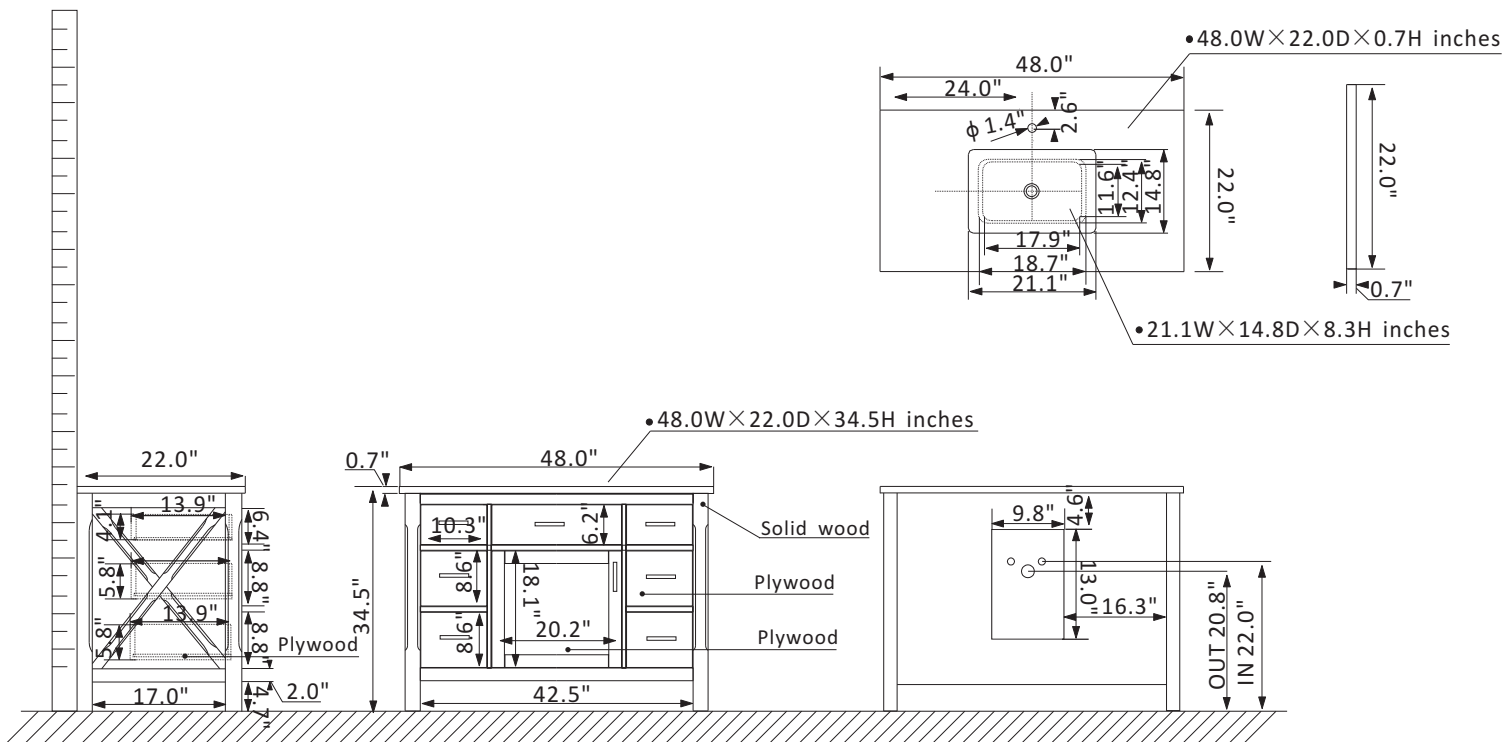

Altair Maribella Vanity Collection 535048-RL-CA-NM

Features

Construction: Solid wood / plywood

Finish: White or Rust Black Finish

Countertop: Natural Carrara white marble

Sink: Rectangular, undermount ceramic basin with overflow included

Faucet: Countertop pre-drilled for single faucet hole

Door/Drawer: 1 flip-down drawer on top, 6 soft-closing drawers and one soft-closing door

Hardware: Zinc alloy black finish hardware

Installation: Easy plumbing and faucet installation*