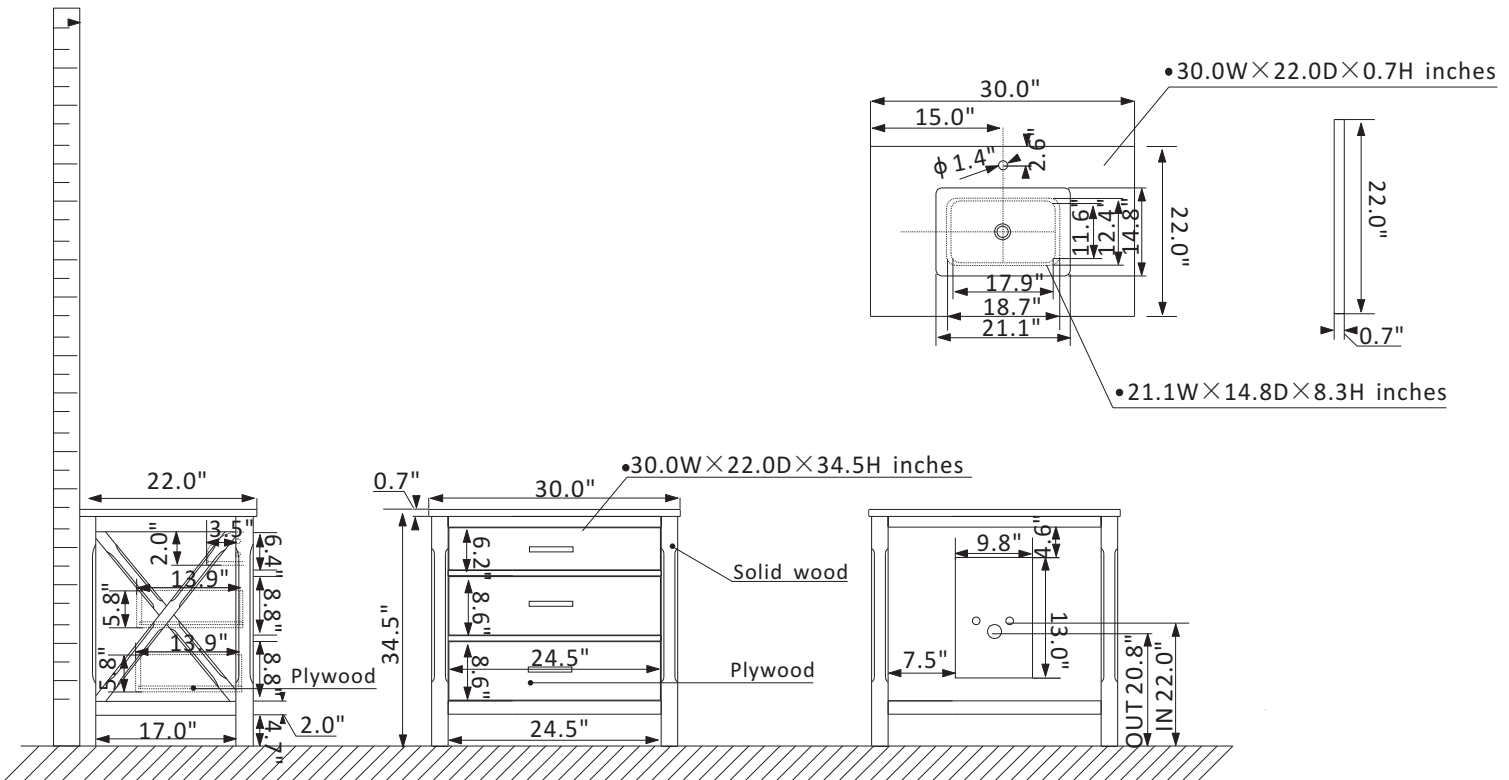

Altair Maribella Vanity Collection 535030-RL-CA-NM

Features

Construction: Solid wood / plywood

Finish: White or Rust Black Finish

Countertop: Natural Carrara white marble

Sink: Rectangular, undermount ceramic basin with overflow included

Faucet: Countertop pre-drilled for single faucet hole

Door/Drawer: 1 flip-down drawer on top and 2 soft-closing drawers

Hardware: Zinc alloy black finish hardware

Installation: Easy plumbing and faucet installation*