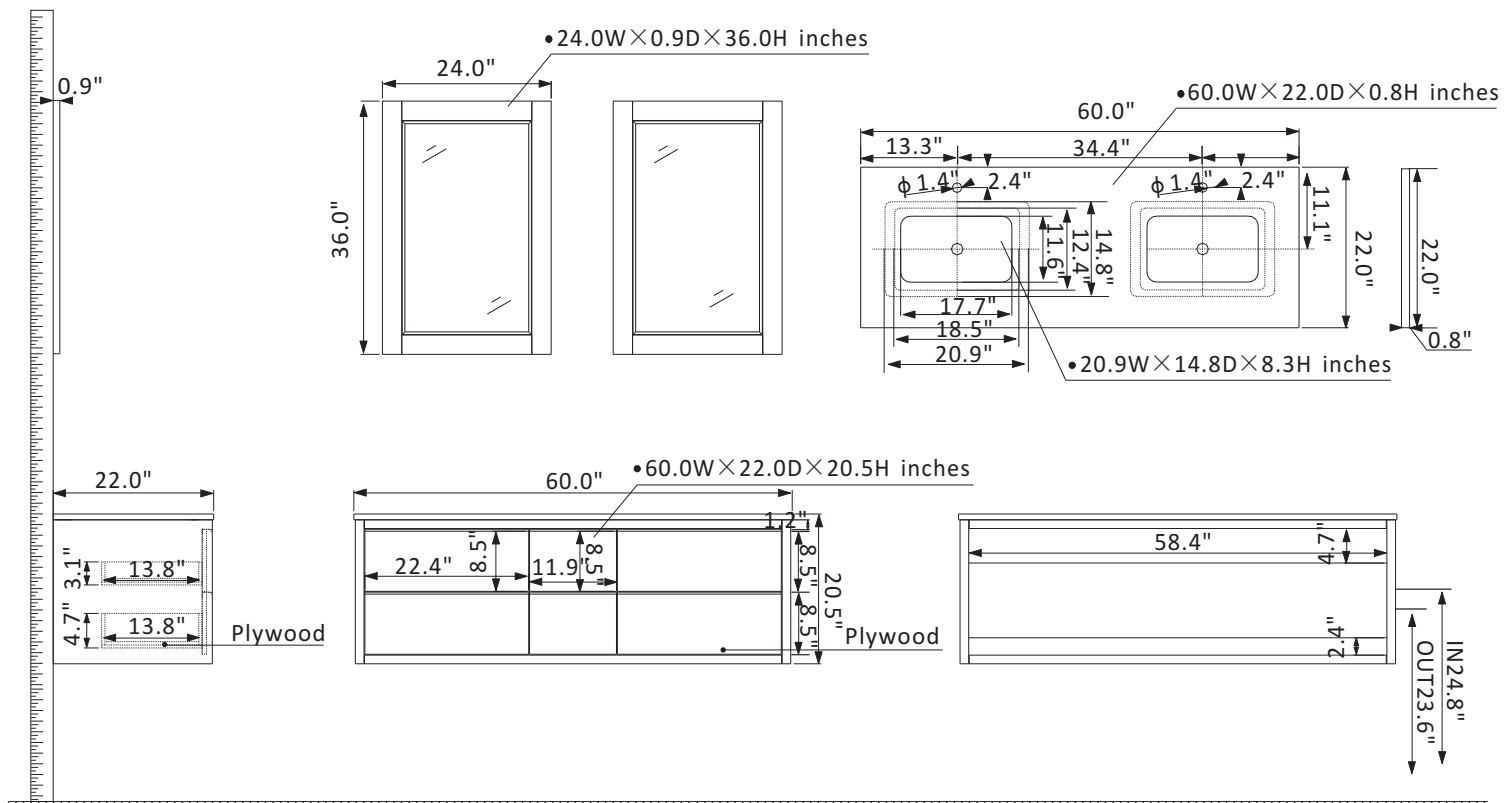

# Altair Morgan Vanity Collection 534060-WH-AW

## Features

Construction: Solid wood / plywood

Finish: White Finish

Countertop: Composite Carrara White Stone Countertop

Sink: Two rectangular, undermount ceramic basins with overflow included

Faucet: Countertop pre-drilled for two faucet holes

Door/Drawer: 2 bridge-shaped drawers and 4 soft-closing drawers

Mirror: Dual matching, framed mirrors

Hardware: Brushed copper finish hardware

Installation: Easy plumbing and faucet installation\*

\* Does not include faucet, drain assembly, backsplash or P-trap