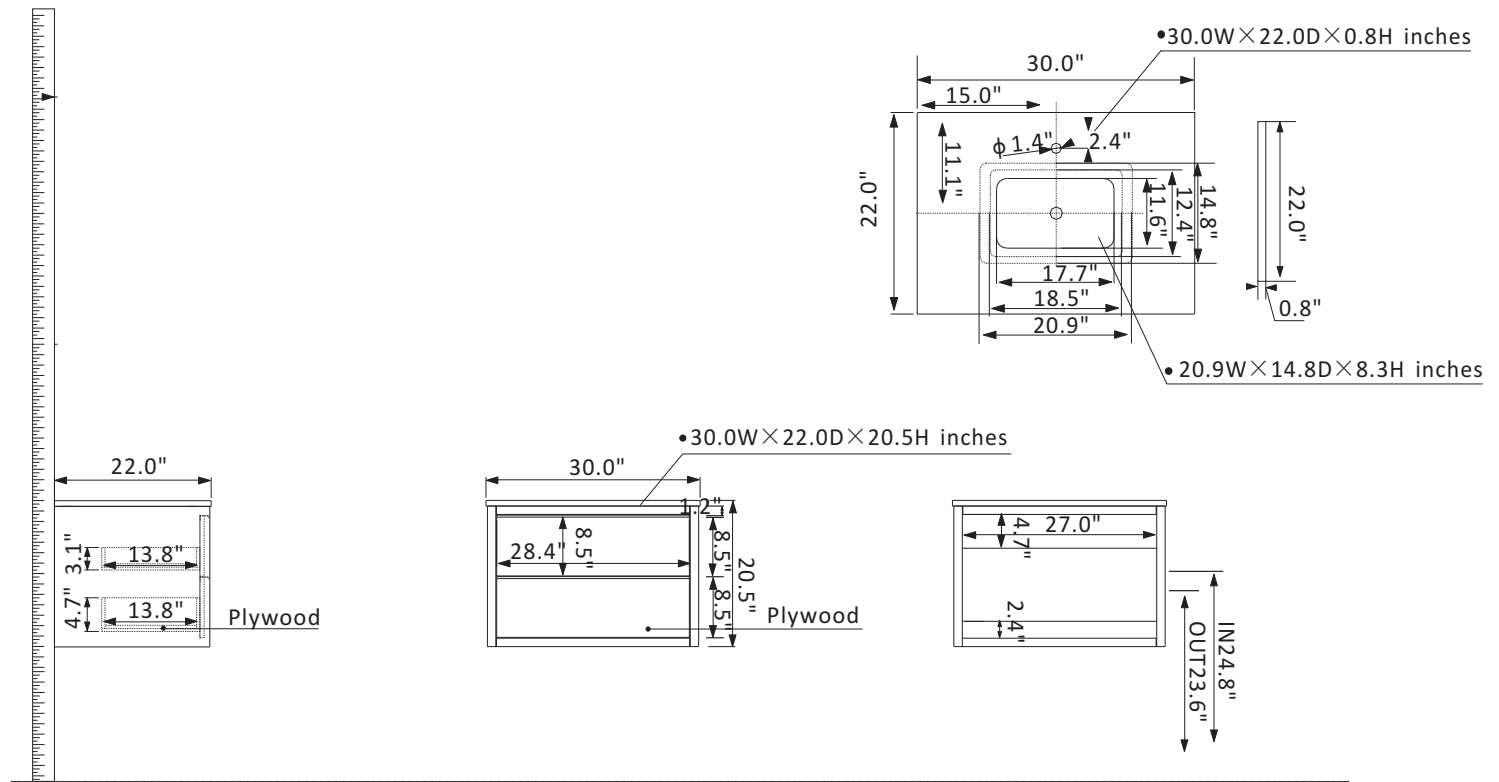

Altair Morgan Vanity Collection 534030-WH-AW-NM

Features

Construction: Solid wood / plywood

Finish: White Finish

Countertop: Composite Carrara White Stone Countertop

Sink: Rectangular, undermount ceramic basin with overflow included

Faucet: Countertop pre-drilled for single faucet hole

Door/Drawer: 1 bridge-shaped drawer and 1 soft-closing drawer

Hardware: Brushed copper finish hardware

Installation: Easy plumbing and faucet installation*