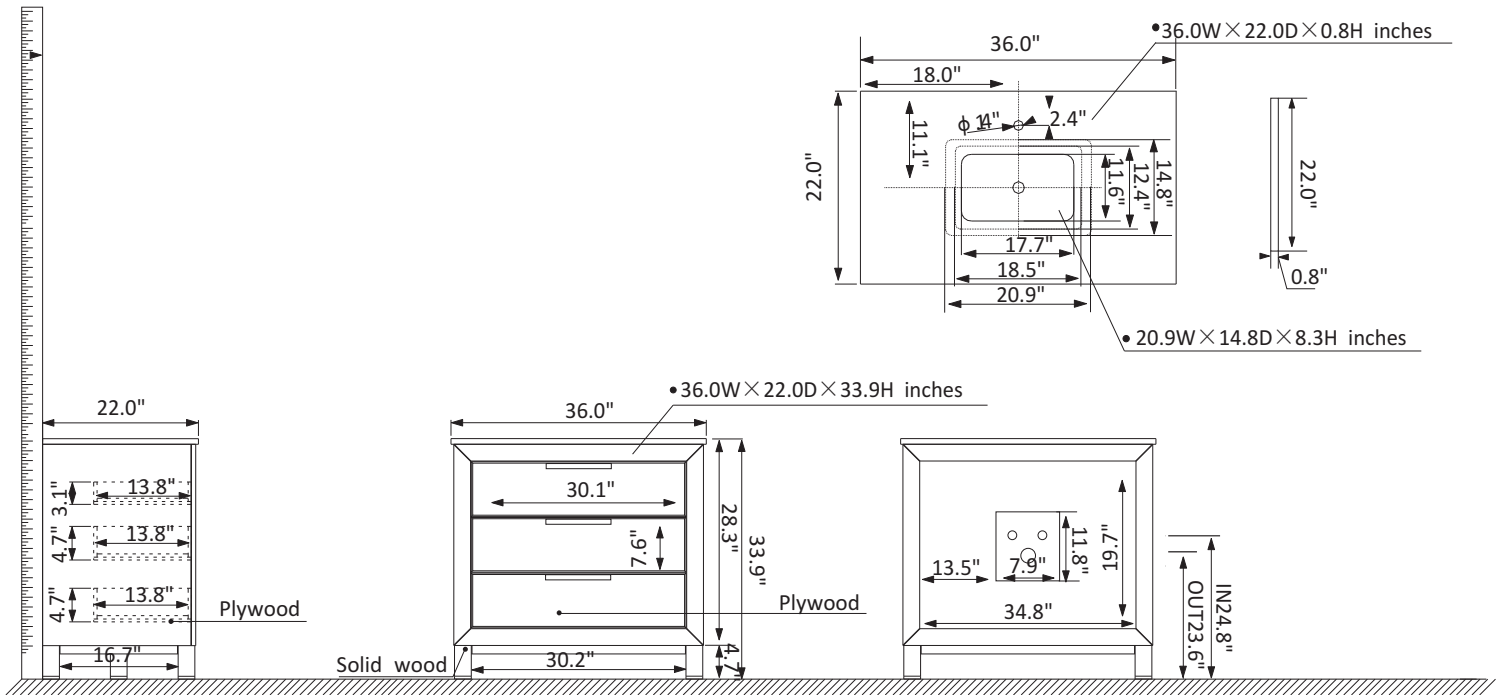

Altair Jackson Vanity Collection 533036-WH-AW-NM

Features

Construction: Solid wood / plywood

Finish: White or Royal Blue Finish

Countertop: Composite Carrara White Stone Countertop

Sink: Rectangular, undermount ceramic basin with overflow included

Faucet: Countertop pre-drilled for single faucet hole

Door/Drawer: 1 bridge-shaped drawer and 2 soft-closing drawers

Hardware: Brushed gold finish hardware

Installation: Easy plumbing and faucet installation*