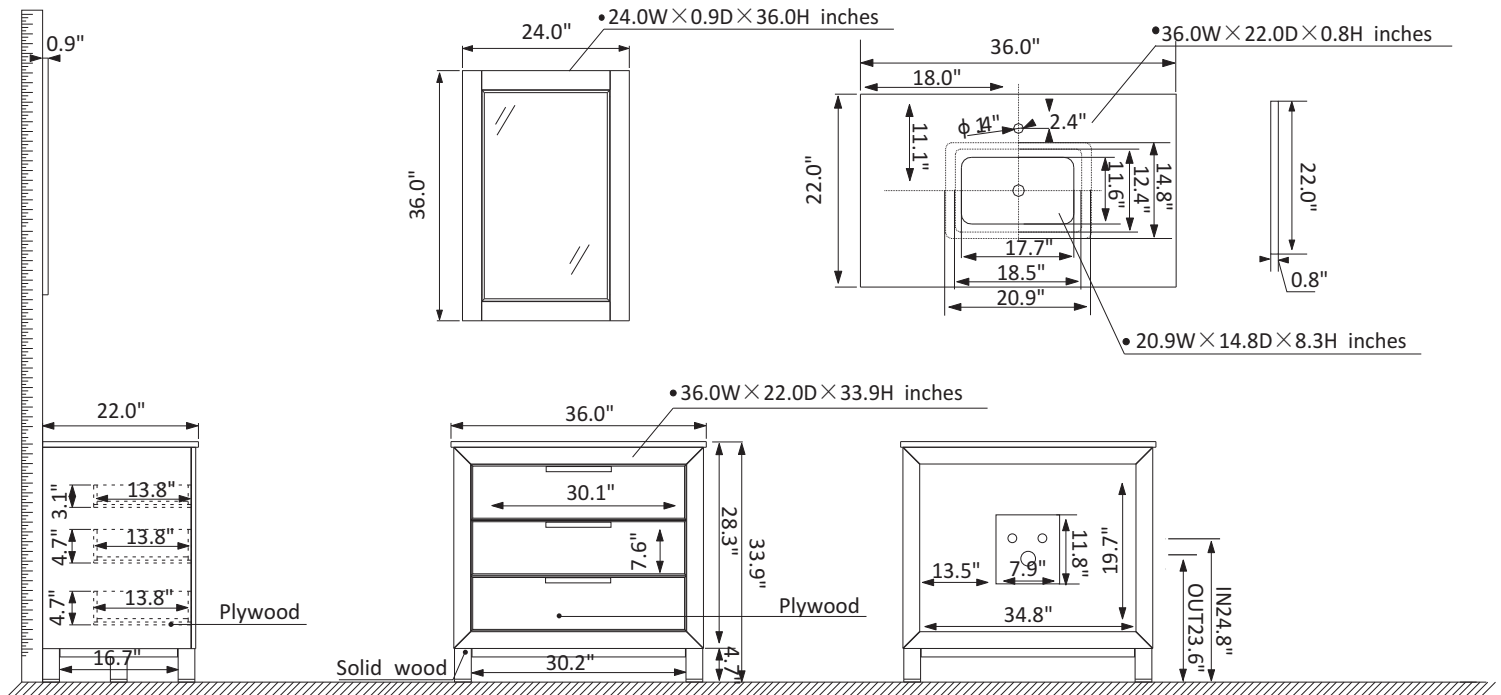

Altair Jackson Vanity Collection 533036-WH-AW

Features

Construction: Solid wood / plywood

Finish: White or Royal Blue Finish

Countertop: Composite Carrara White Stone Countertop

Sink: Rectangular, undermount ceramic basin with overflow included

Faucet: Countertop pre-drilled for single faucet hole

Door/Drawer: 1 bridge-shaped drawer and 2 soft-closing drawers

Mirror: Single matching, framed mirror

Hardware: Brushed gold finish hardware

Installation: Easy plumbing and faucet installation*