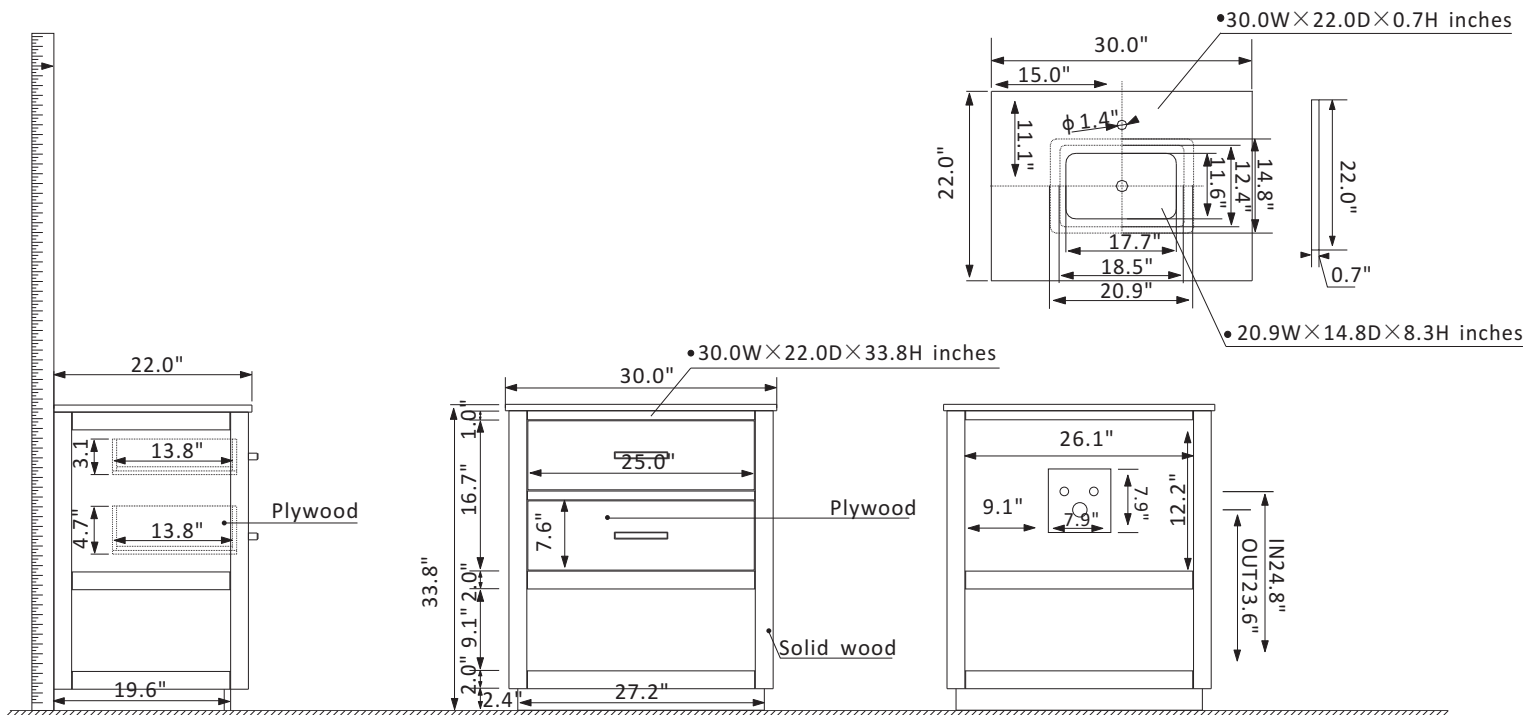

# Altair Remi Vanity Collection 532030-GR-CA-NM

## Features

Construction: Solid wood / plywood

Finish: White, Gray or Royal Blue Finish

Countertop: Natural Carrara white marble

Sink: Rectangular, undermount ceramic basin with overflow included

Faucet: Countertop pre-drilled for single faucet hole